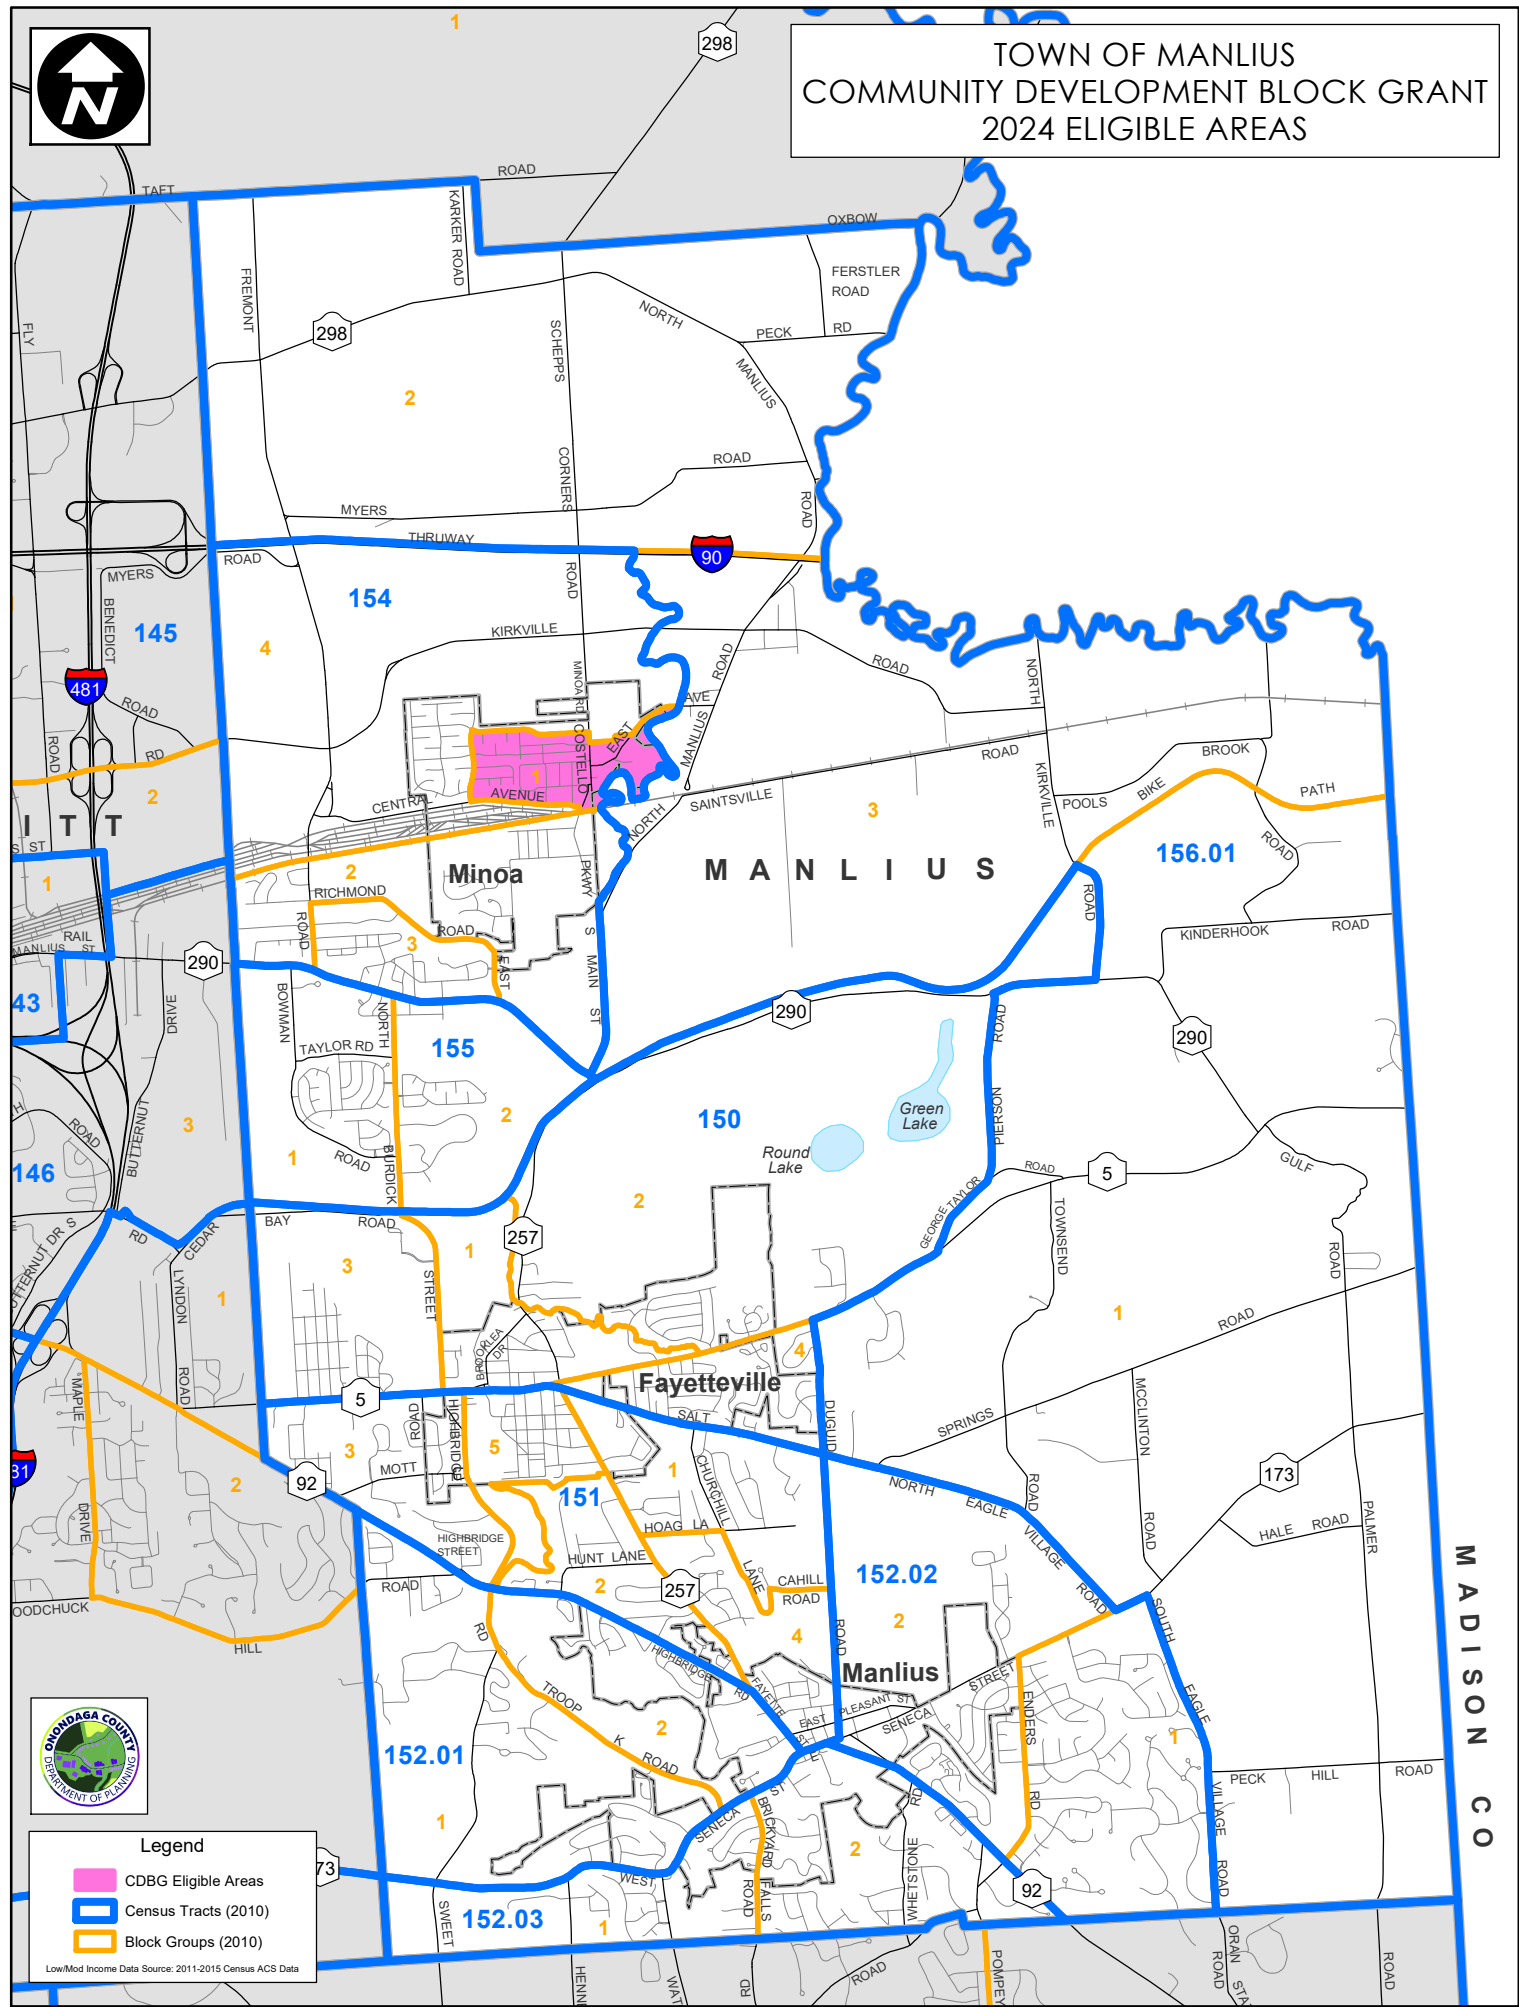

TOWN OF MANLIUS COMMUNITY DEVELOPMENT BLOCK GRANT 2024 ELIGIBLE AREAS

Legend

- CDBG Eligible Areas
- Census Tracts (2010)
- Block Groups (2010)

Low/Mod Income Data Source: 2011-2015 Census ACS Data

MADISON CO