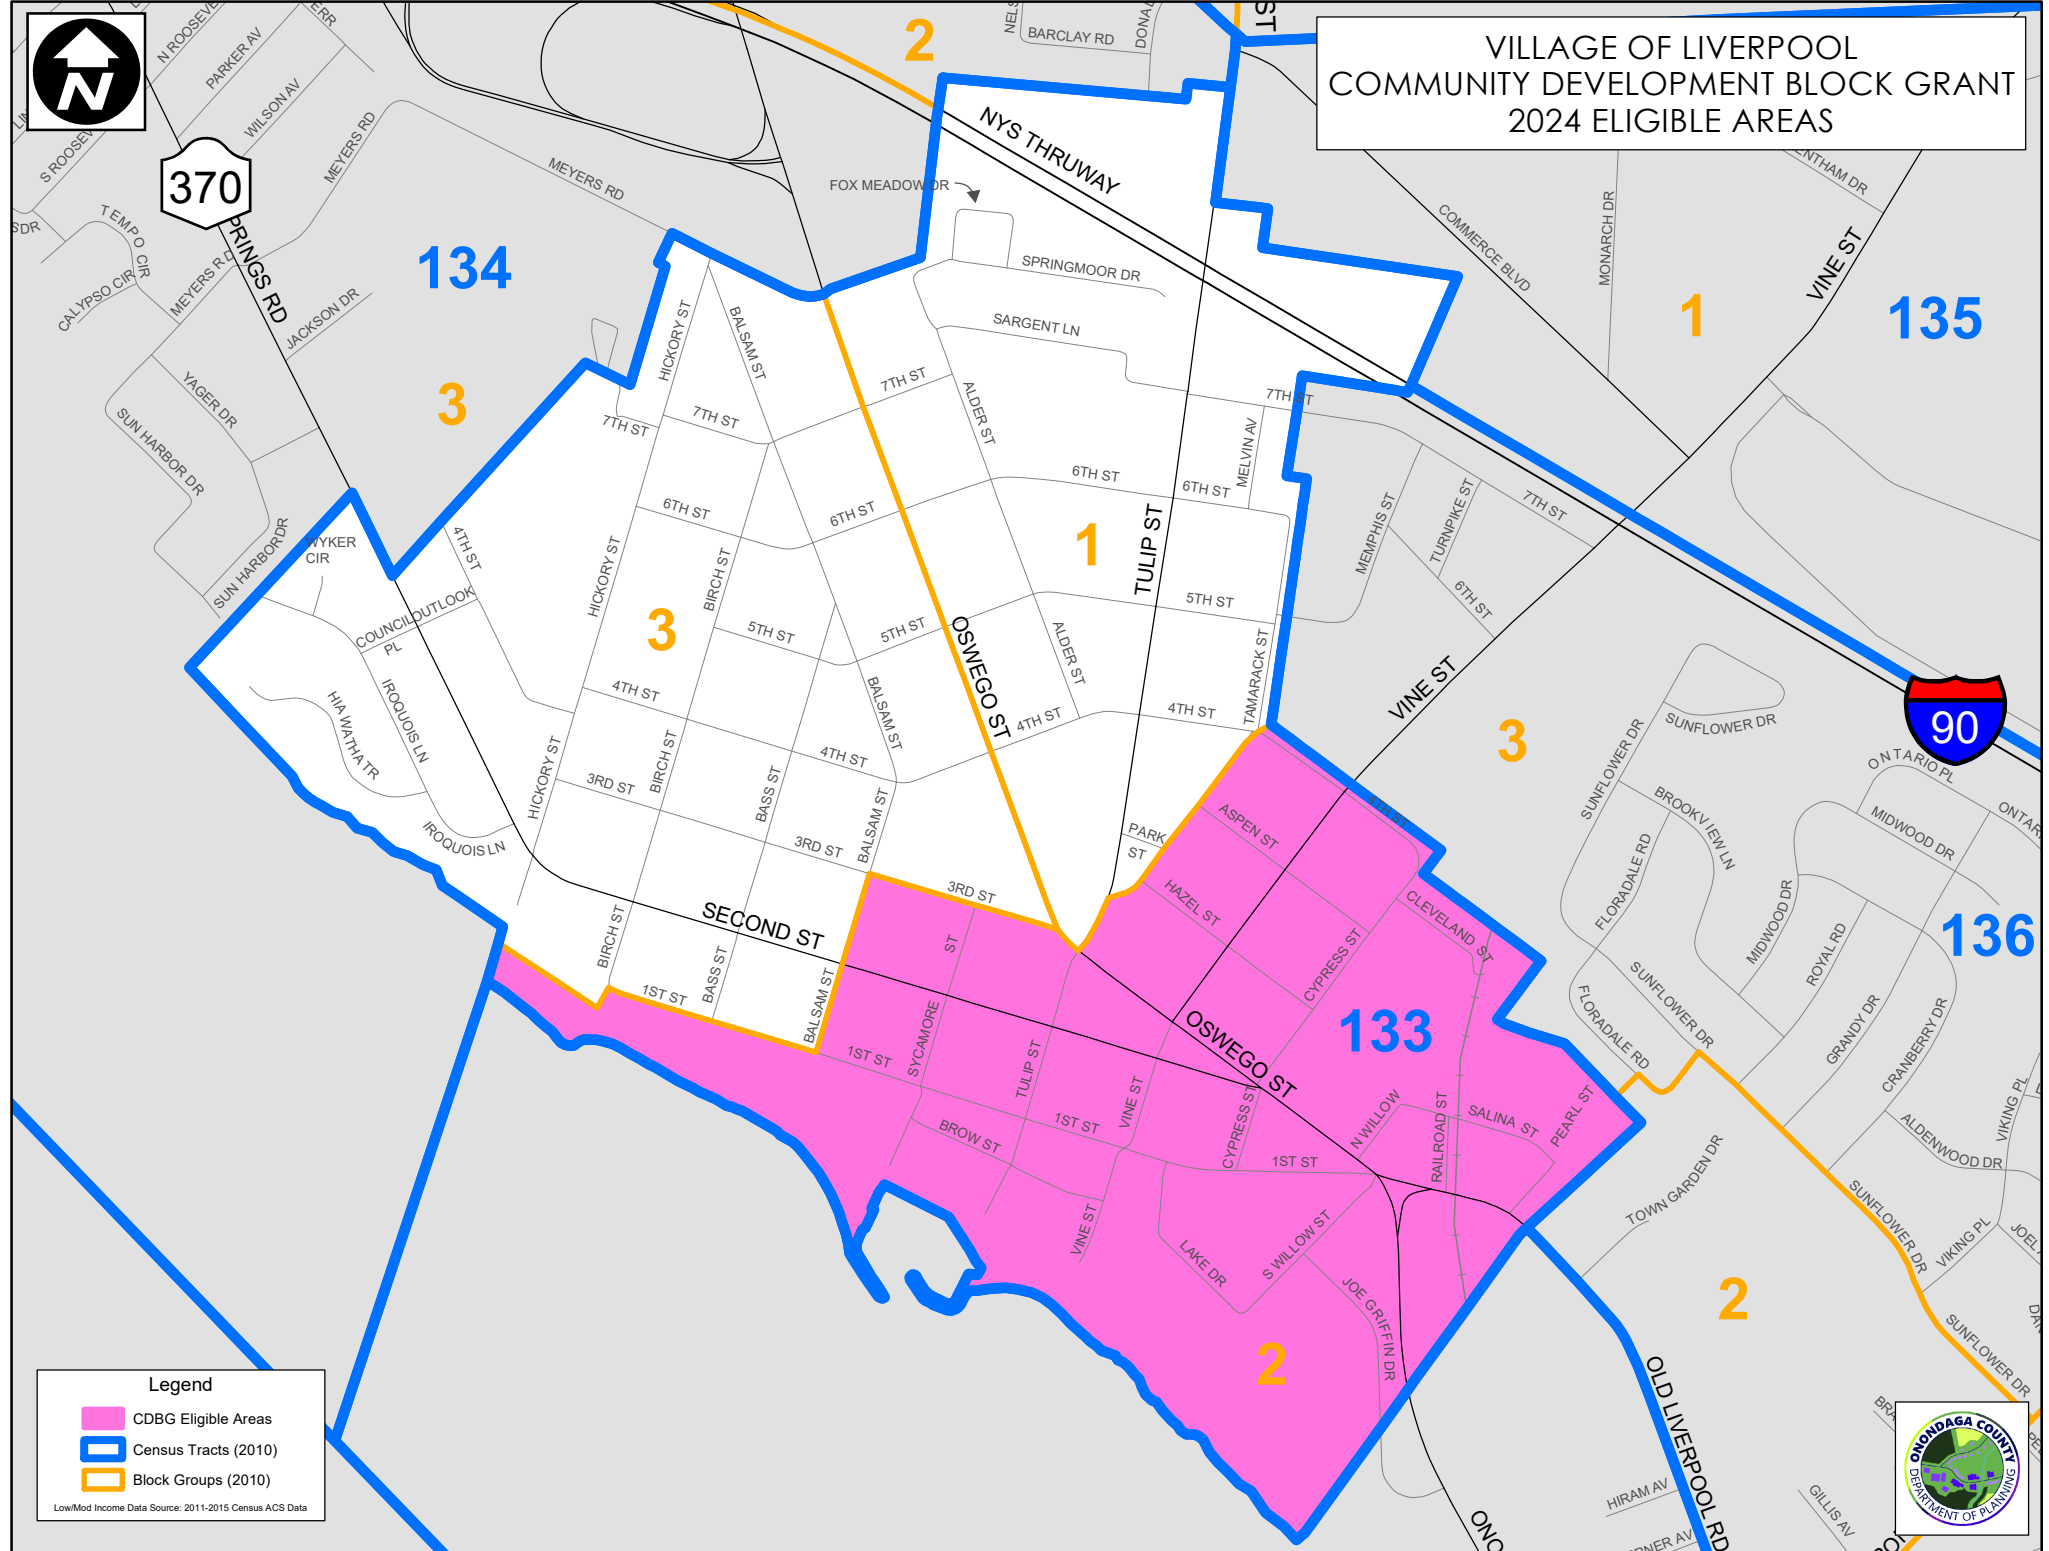

VILLAGE OF LIVERPOOL  
COMMUNITY DEVELOPMENT BLOCK GRANT  
2024 ELIGIBLE AREAS

**Legend**

- CDBG Eligible Areas
- Census Tracts (2010)
- Block Groups (2010)

Low/Mod Income Data Source: 2011-2015 Census ACS Data