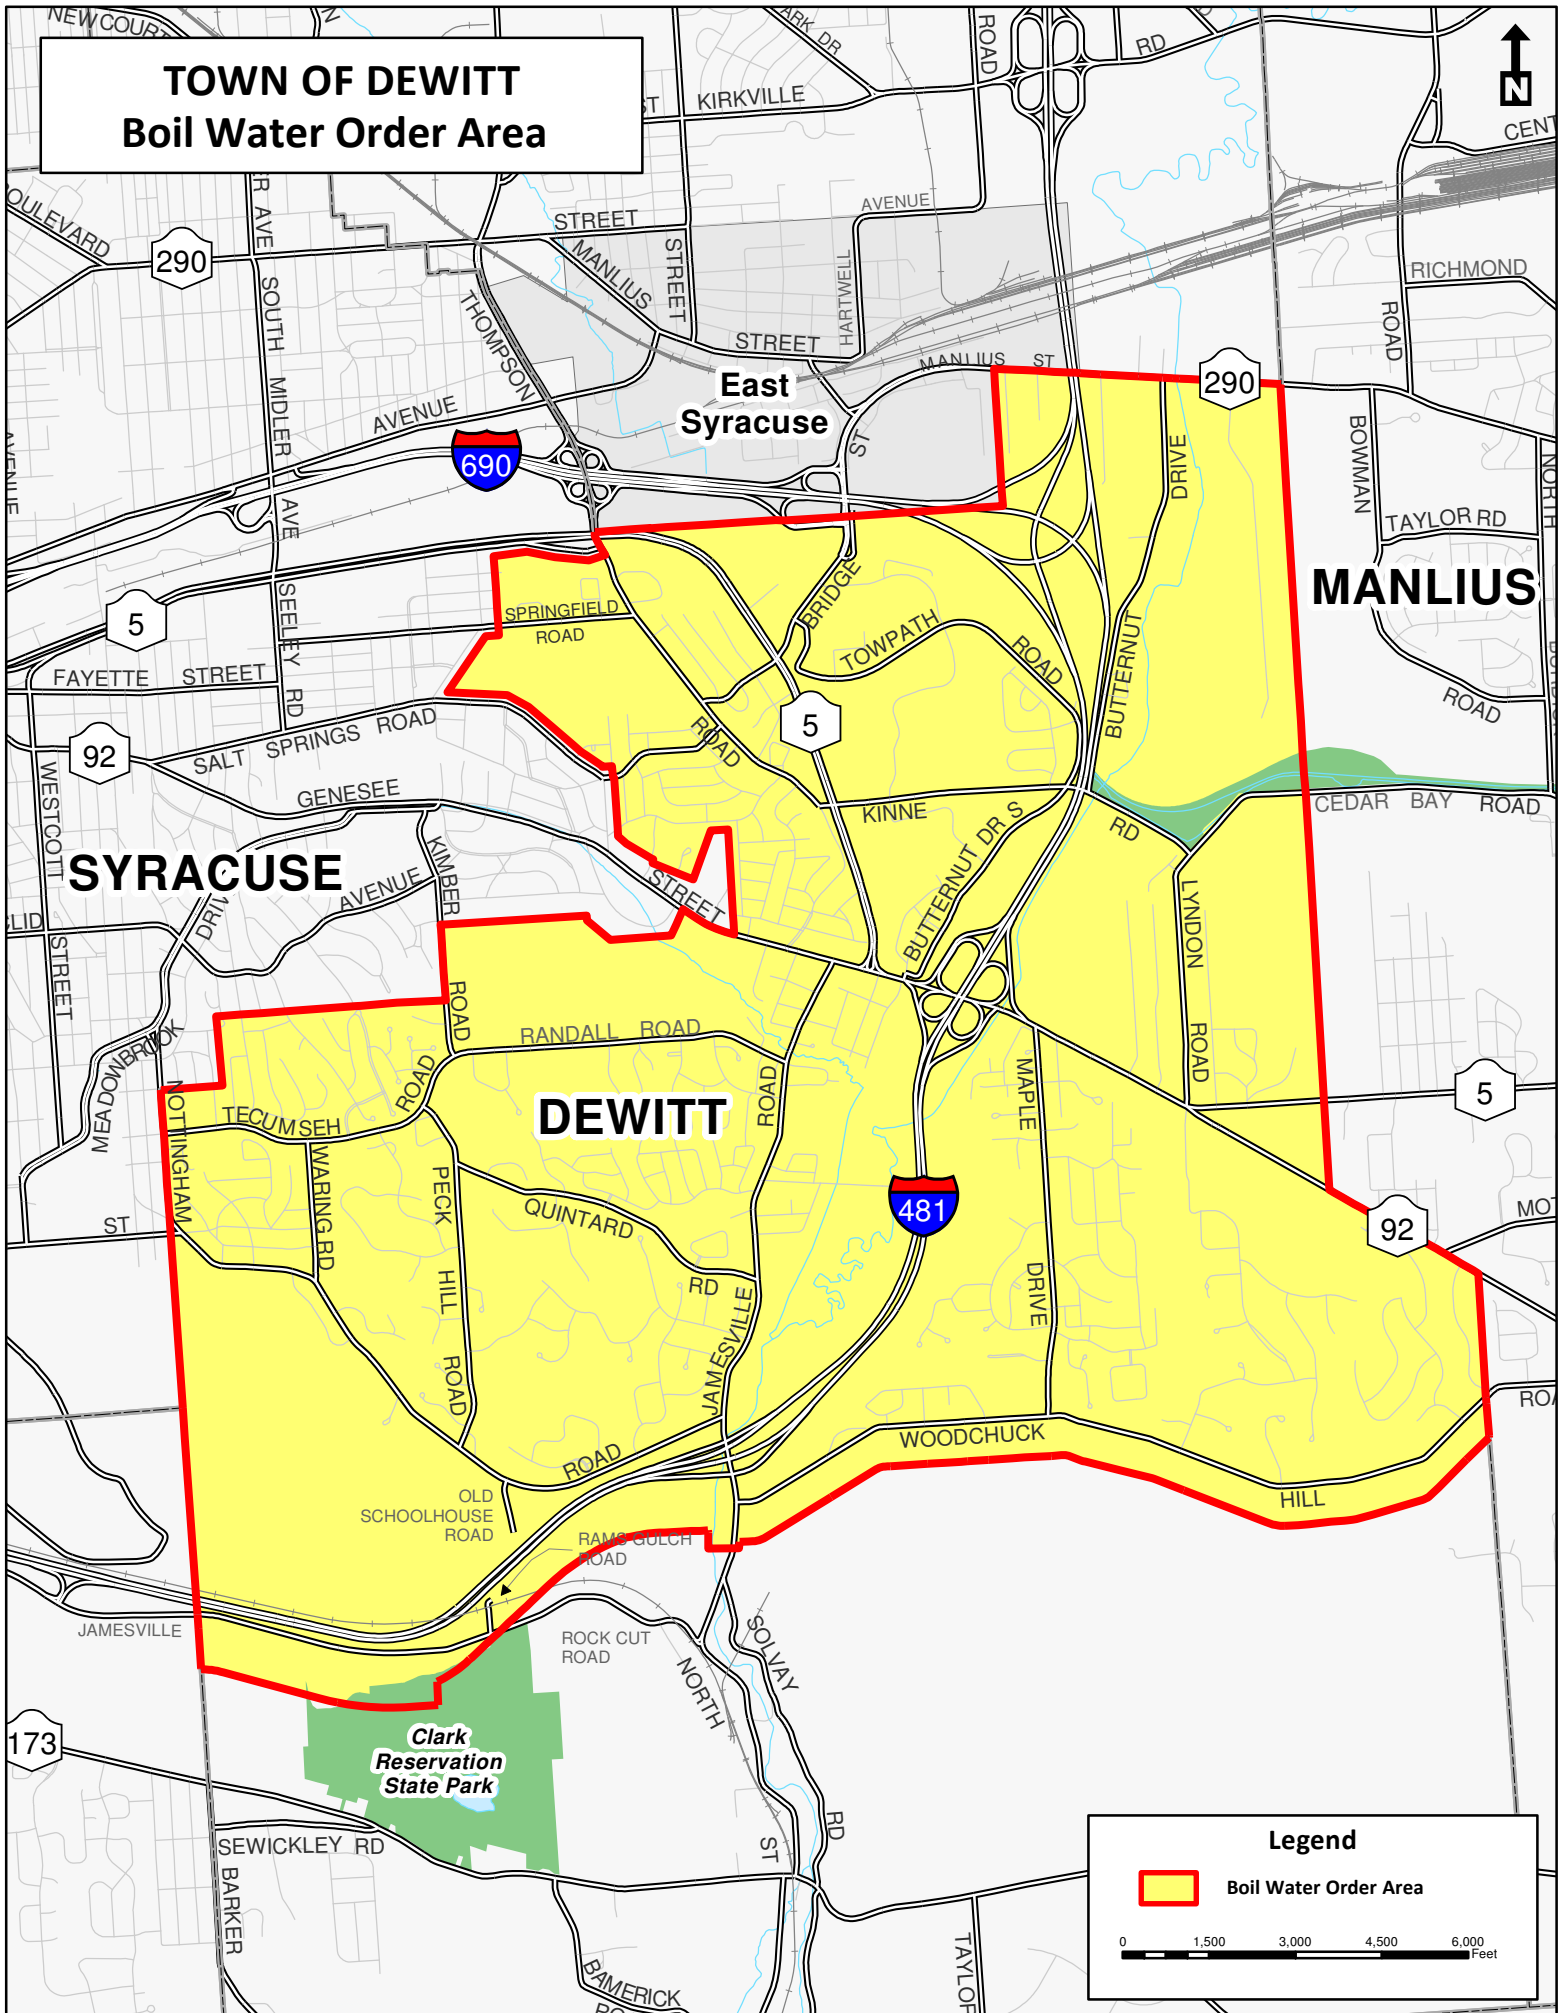

# TOWN OF DEWITT Boil Water Order Area

**Legend**

 Boil Water Order Area

0 1,500 3,000 4,500 6,000 Feet