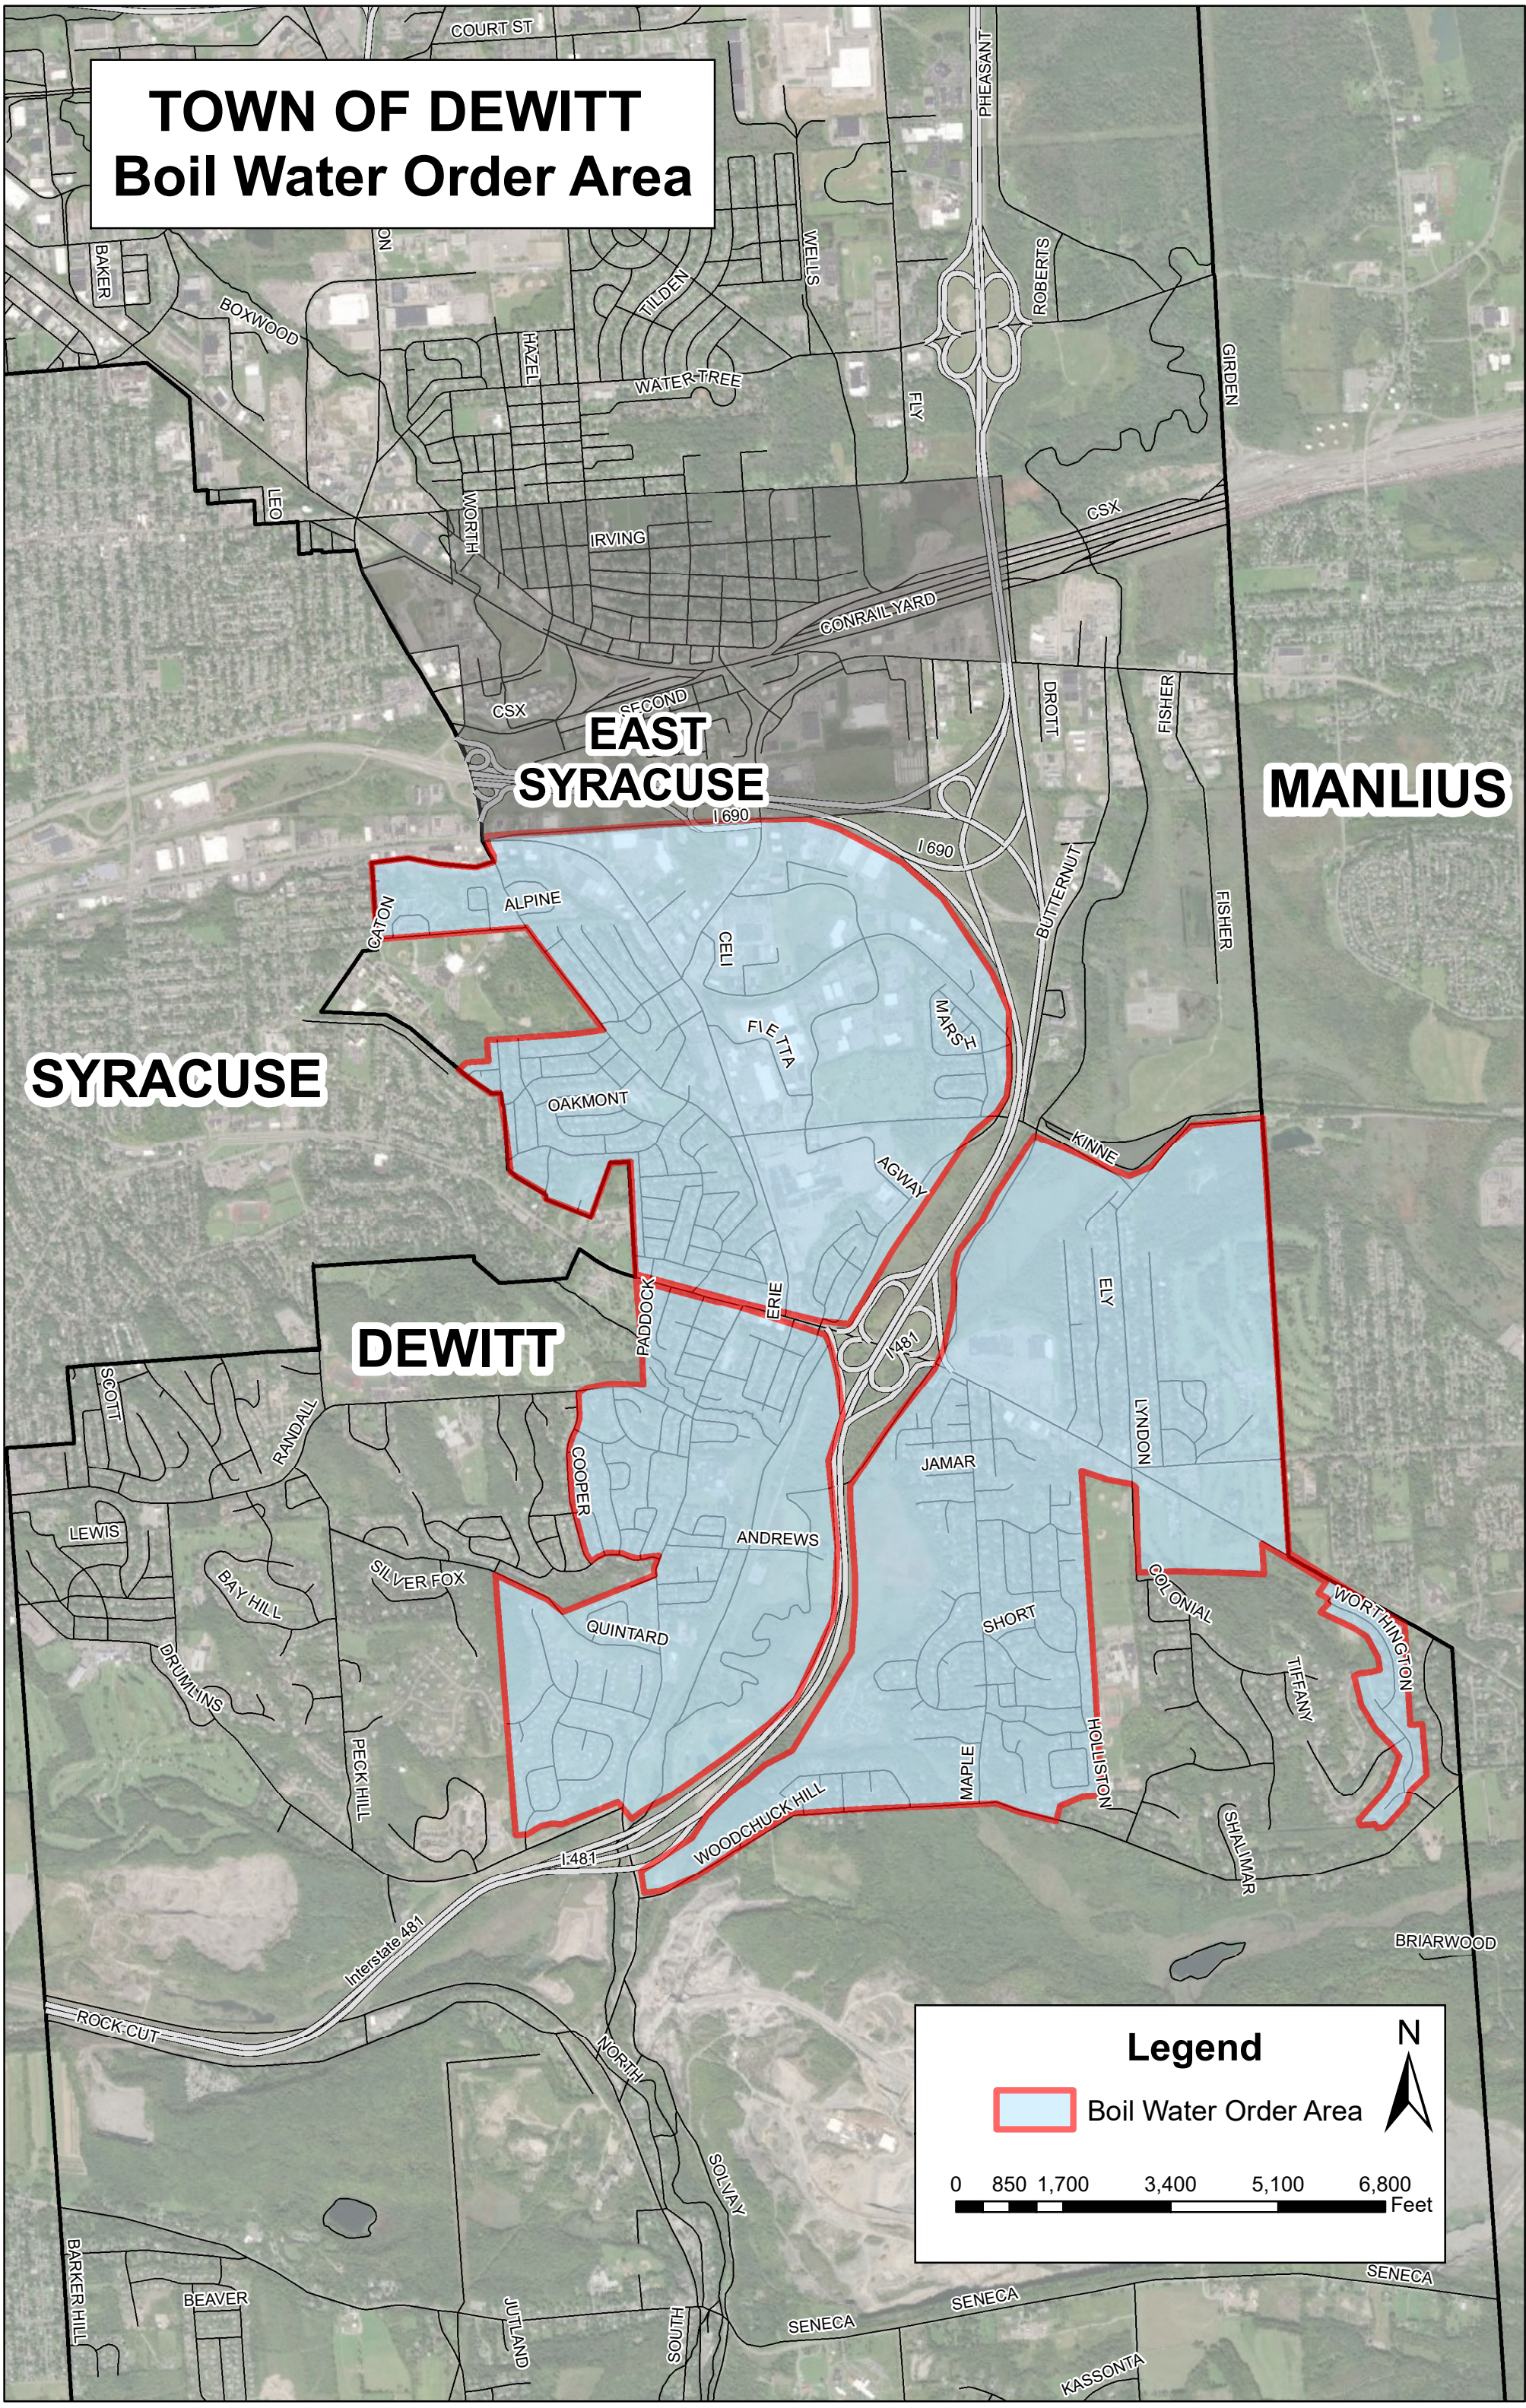

TOWN OF DEWITT Boil Water Order Area

SYRACUSE

EAST SYRACUSE

MANLIUS

DEWITT

Legend

 Boil Water Order Area

 N

0 850 1,700 3,400 5,100 6,800 Feet

ROCK-CUT
BARKER HILL
BEAVER
JUTLAND
SOUTH
SENECA
KASSONTA
BRIARWOOD