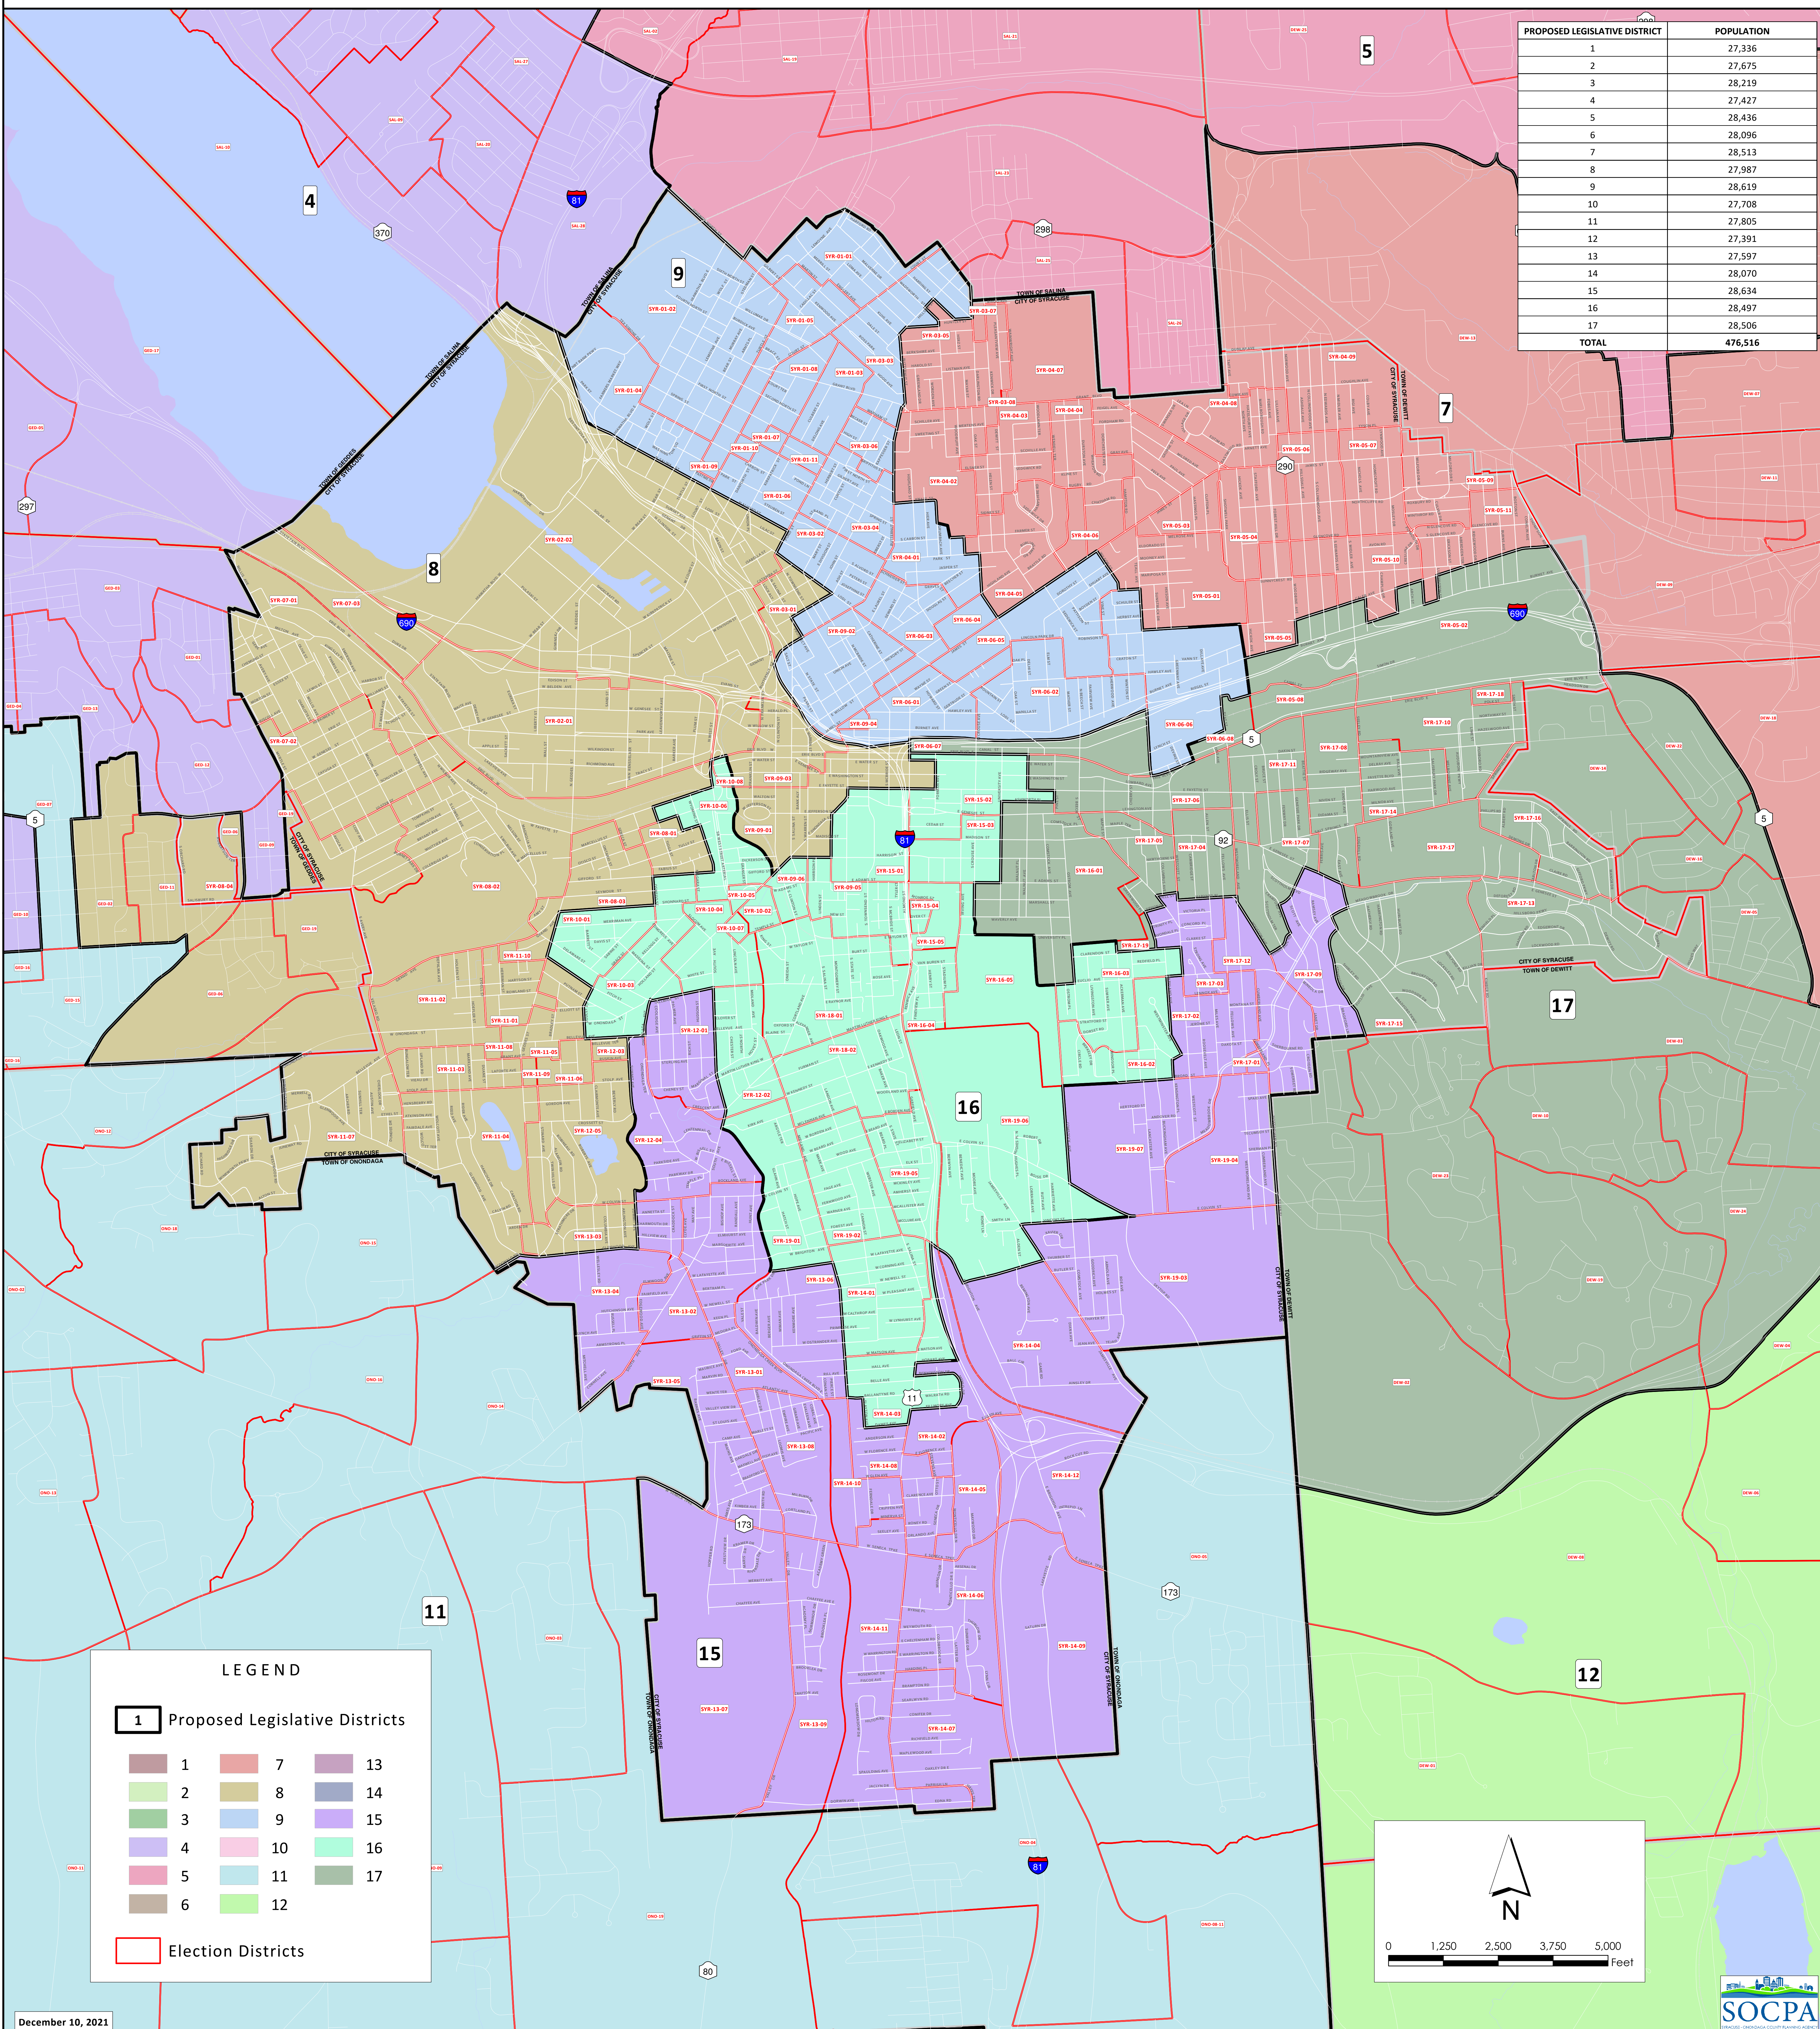

ONONDAGA COUNTY LEGISLATIVE DISTRICTS REAPPORTIONMENT PROPOSAL CITY OF SYRACUSE

DRAFT

PROPOSED LEGISLATIVE DISTRICT	POPULATION
1	27,336
2	27,675
3	28,219
4	27,427
5	28,436
6	28,096
7	28,513
8	27,987
9	28,619
10	27,708
11	27,805
12	27,391
13	27,597
14	28,070
15	28,634
16	28,497
17	28,506
TOTAL	476,516

LEGEND

1 Proposed Legislative Districts

1	7	13
2	8	14
3	9	15
4	10	16
5	11	17
6	12	

Election Districts