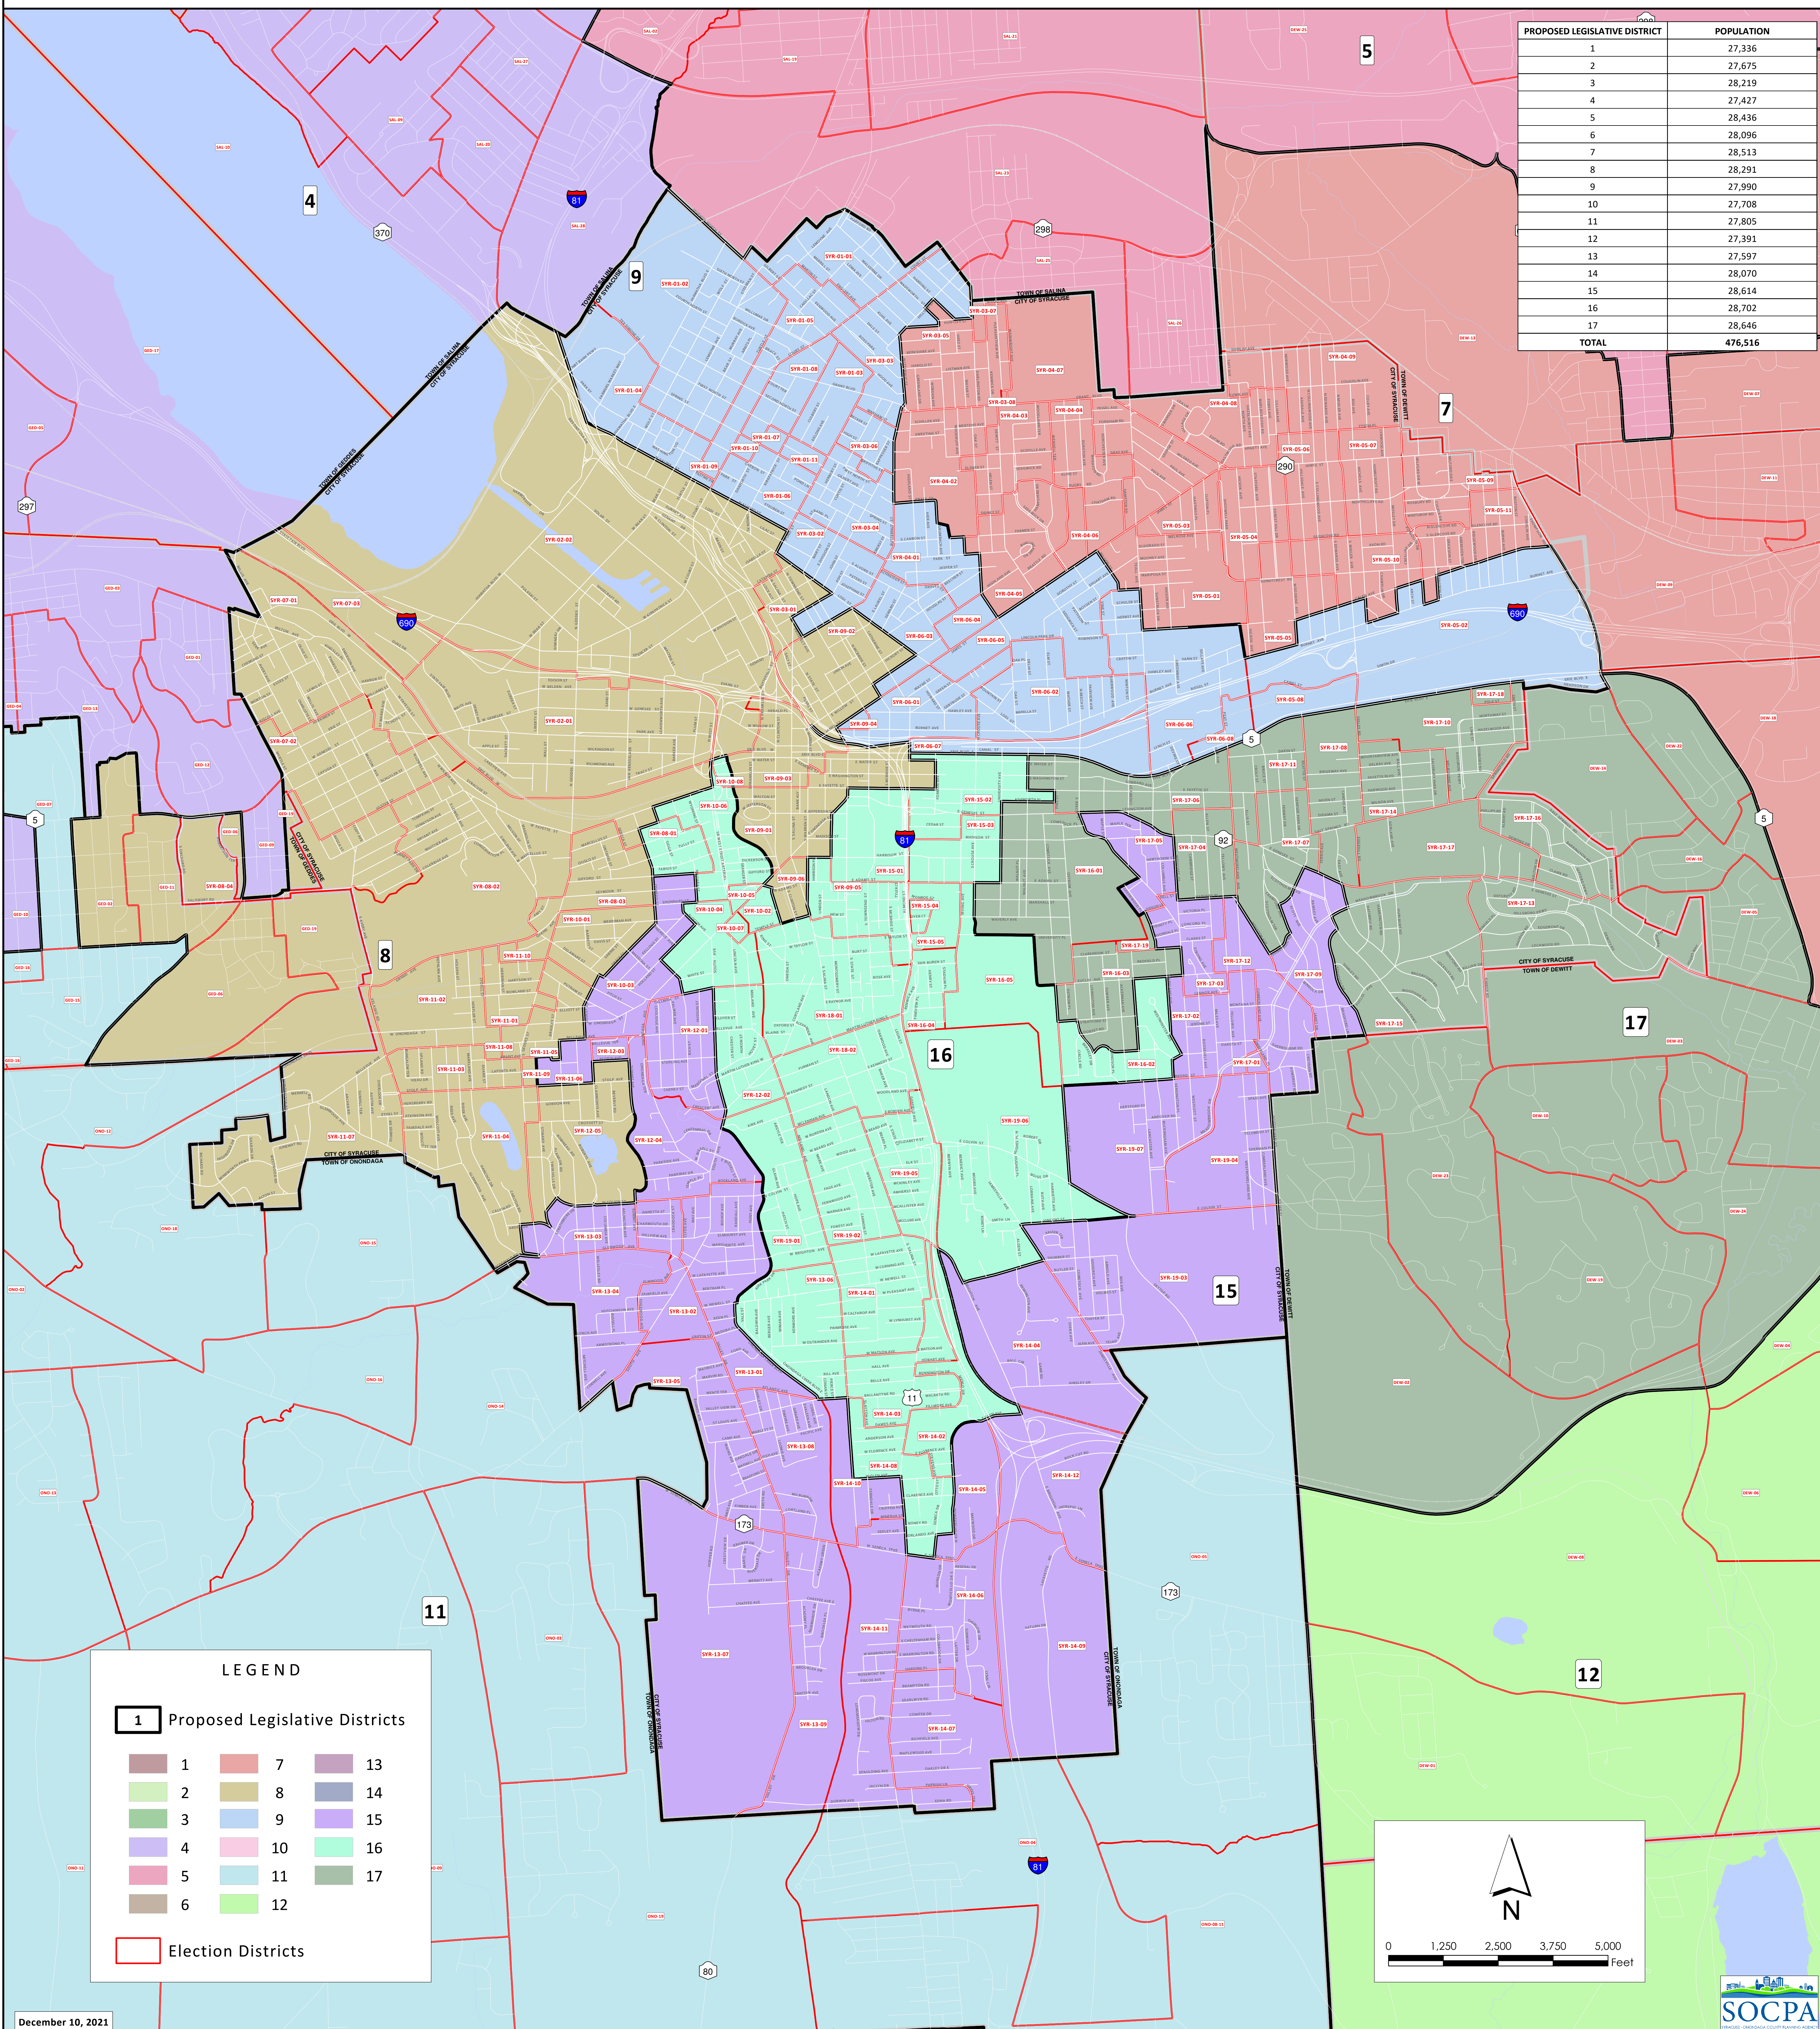

ONONDAGA COUNTY LEGISLATIVE DISTRICTS REAPPORTIONMENT PROPOSAL CITY OF SYRACUSE

DRAFT

PROPOSED LEGISLATIVE DISTRICT	POPULATION
1	27,336
2	27,675
3	28,219
4	27,427
5	28,436
6	28,096
7	28,513
8	28,291
9	27,990
10	27,708
11	27,805
12	27,391
13	27,597
14	28,070
15	28,614
16	28,702
17	28,646
TOTAL	476,516

LEGEND

1 Proposed Legislative Districts

1	7	13
2	8	14
3	9	15
4	10	16
5	11	17
6	12	

Election Districts

North arrow pointing up with 'N' below it.

Scale bar: 0, 1,250, 2,500, 3,750, 5,000 Feet