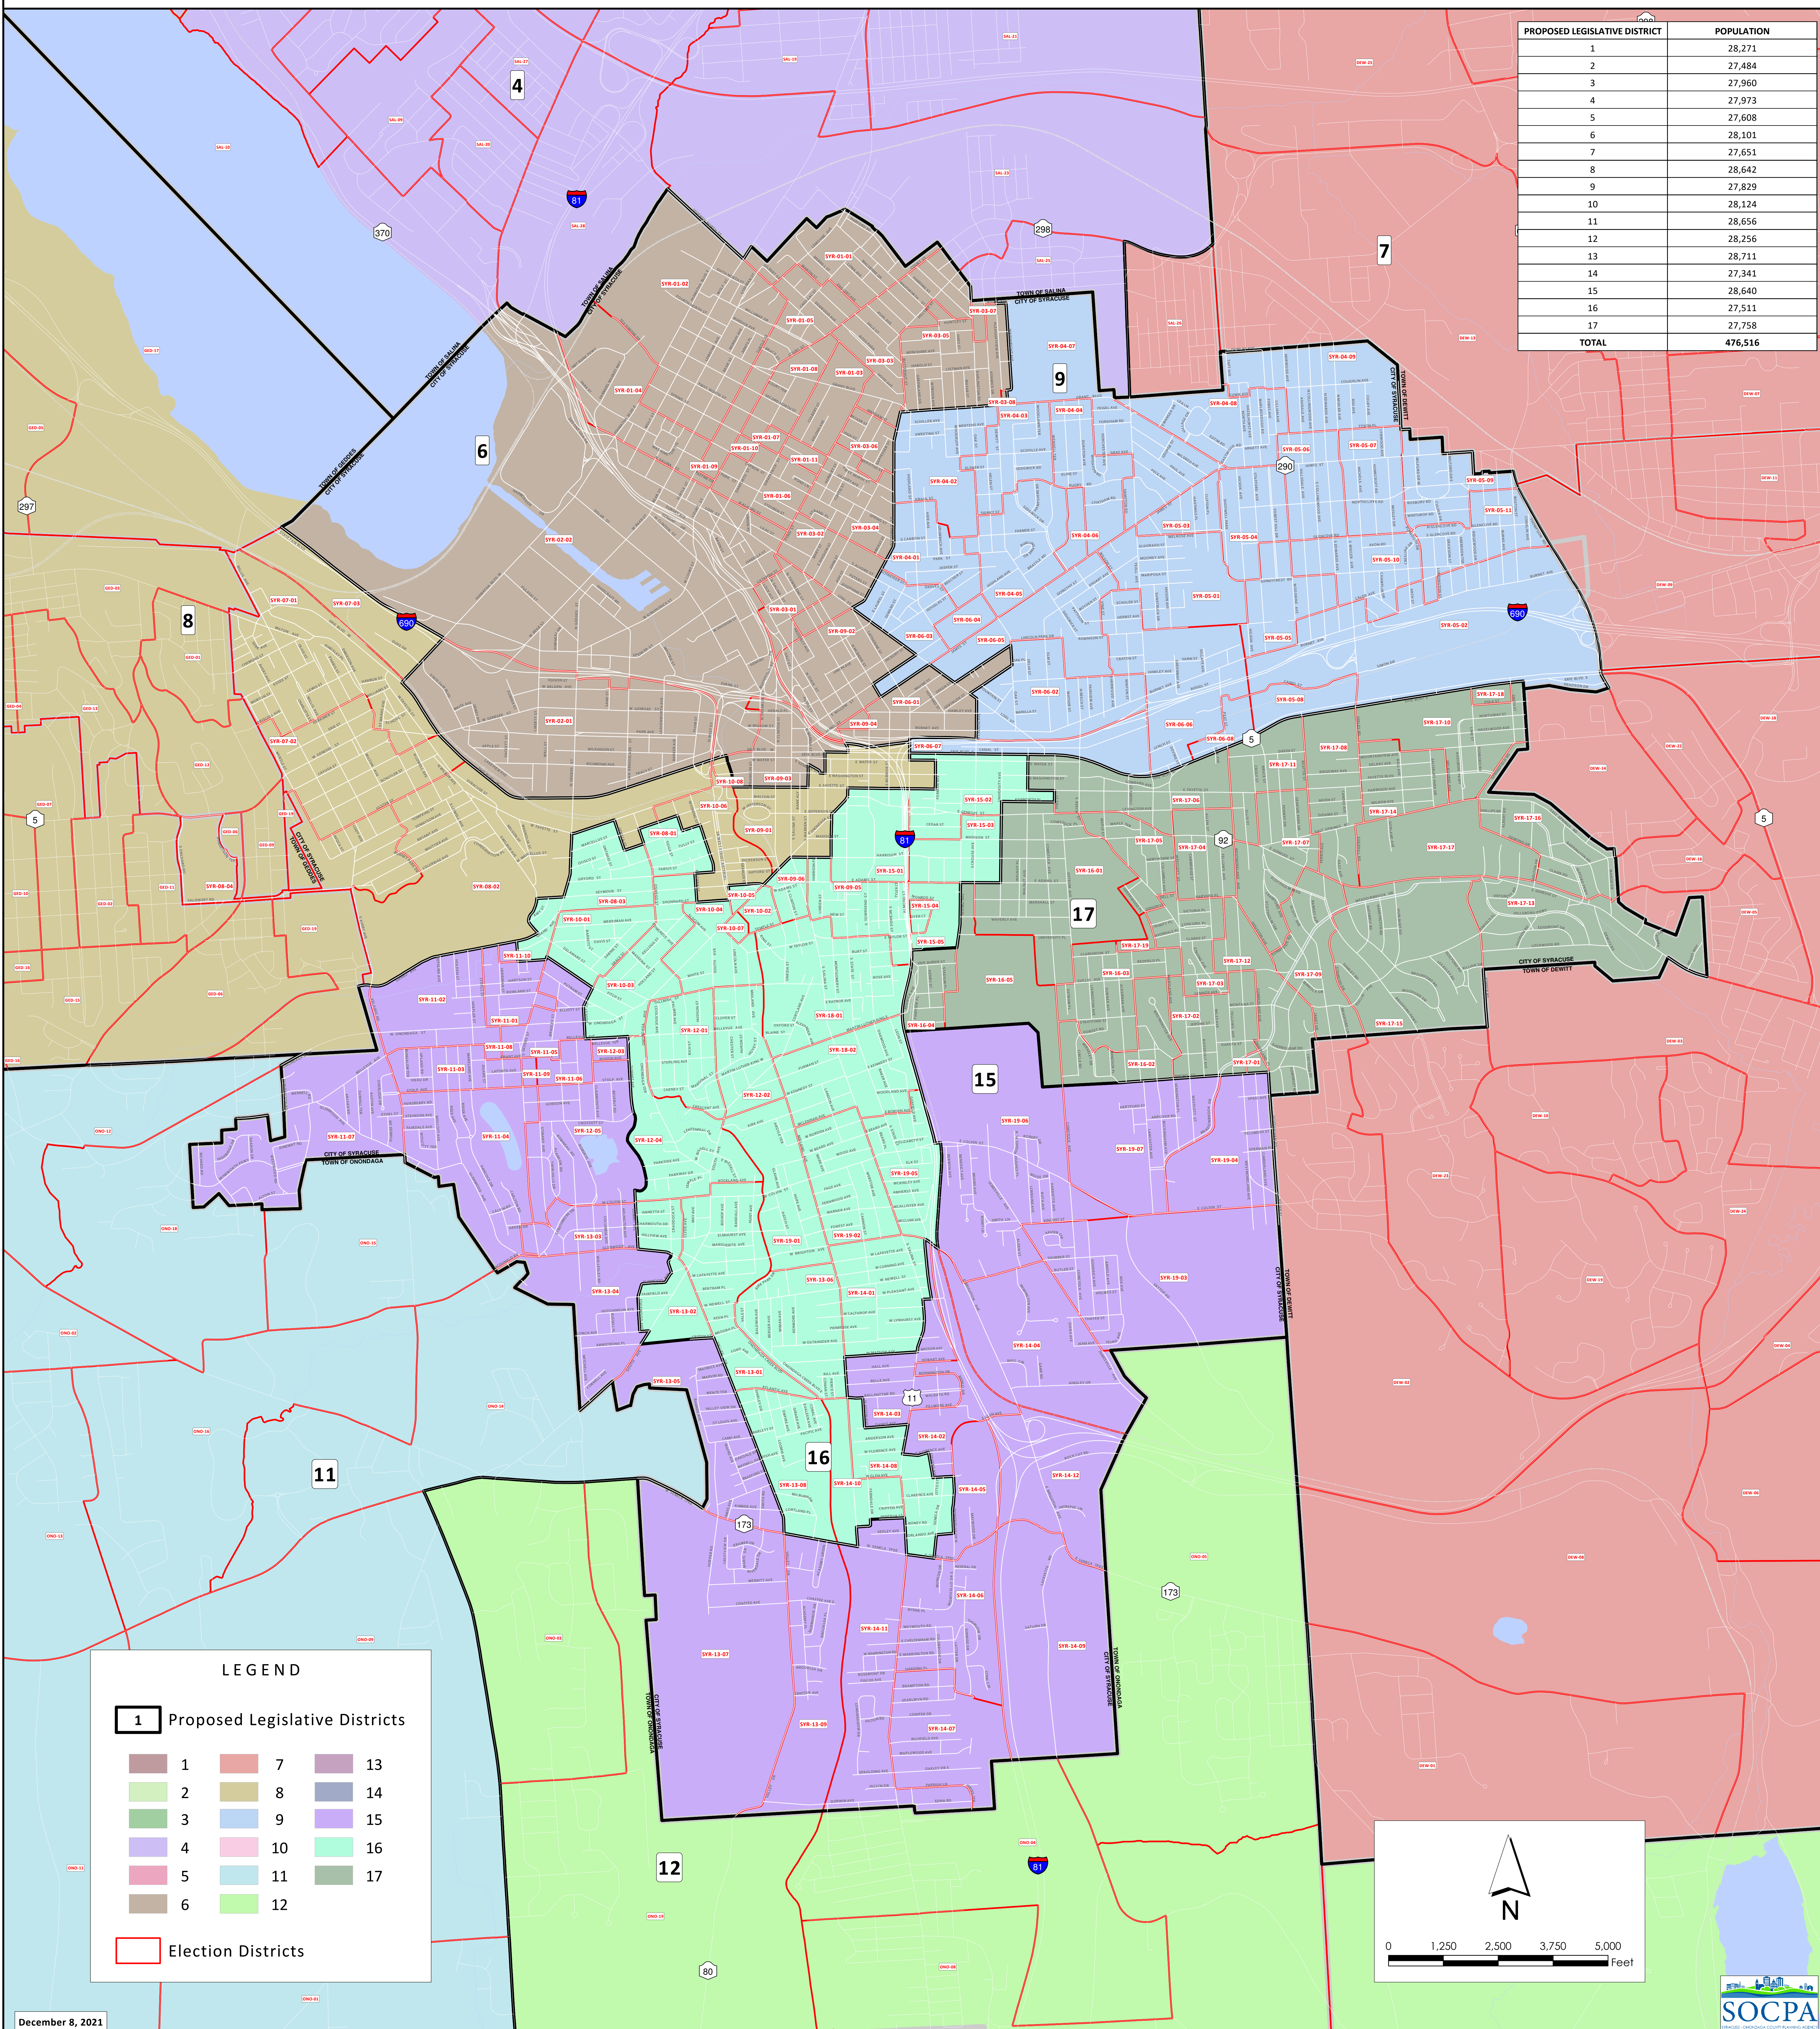

ONONDAGA COUNTY LEGISLATIVE DISTRICTS REAPPORTIONMENT PROPOSAL CITY OF SYRACUSE

DRAFT

PROPOSED LEGISLATIVE DISTRICT	POPULATION
1	28,271
2	27,484
3	27,960
4	27,973
5	27,608
6	28,101
7	27,651
8	28,642
9	27,829
10	28,124
11	28,656
12	28,256
13	28,711
14	27,341
15	28,640
16	27,511
17	27,758
TOTAL	476,516

LEGEND

1 Proposed Legislative Districts

1	7	13
2	8	14
3	9	15
4	10	16
5	11	17
6	12	

Election Districts

N

0 1,250 2,500 3,750 5,000 Feet