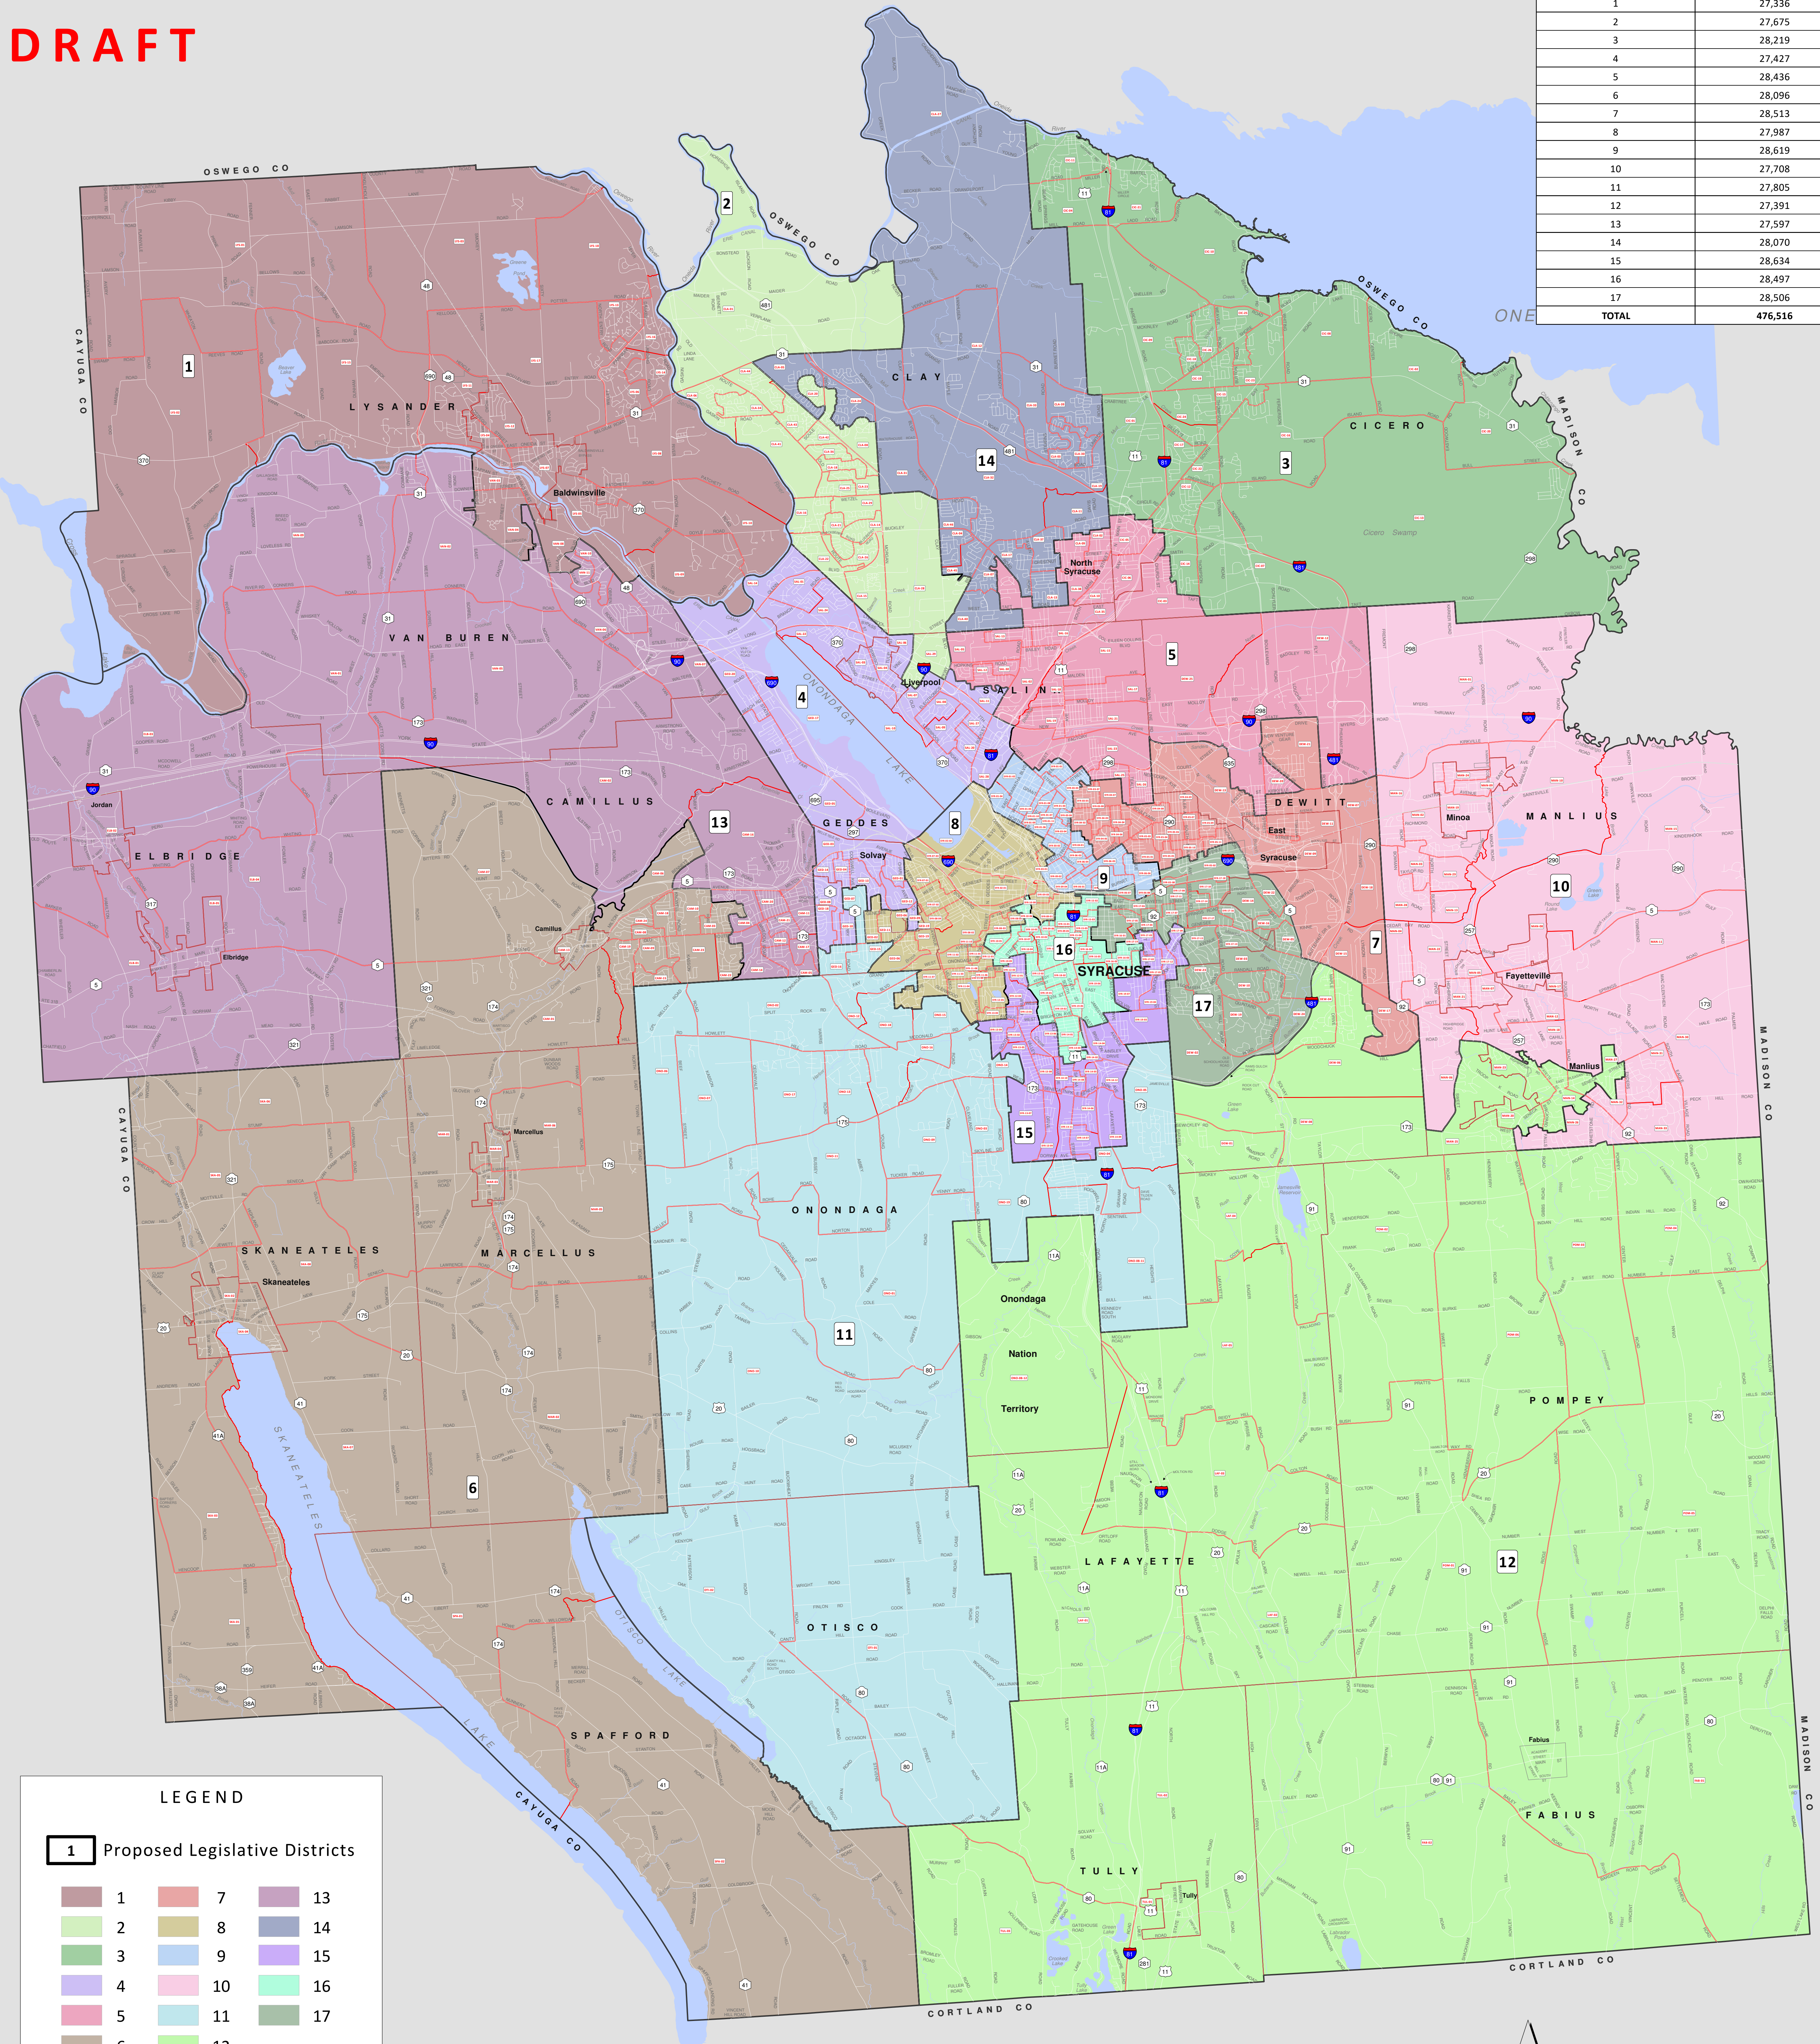

# ONONDAGA COUNTY LEGISLATIVE DISTRICTS REAPPORTIONMENT PROPOSAL

**DRAFT**

PROPOSED LEGISLATIVE DISTRICT	POPULATION
1	27,336
2	27,675
3	28,219
4	27,427
5	28,436
6	28,096
7	28,513
8	27,987
9	28,619
10	27,708
11	27,805
12	27,391
13	27,597
14	28,070
15	28,634
16	28,497
17	28,506
<b>TOTAL</b>	<b>476,516</b>

Election Districts

Please note that this plan proposes a split to Town of Onondaga Election District 8 with the Onondaga Nation part (831 people) going into proposed Legislative District 12 and the remainder (1,216 people) going into proposed Legislative District 11.