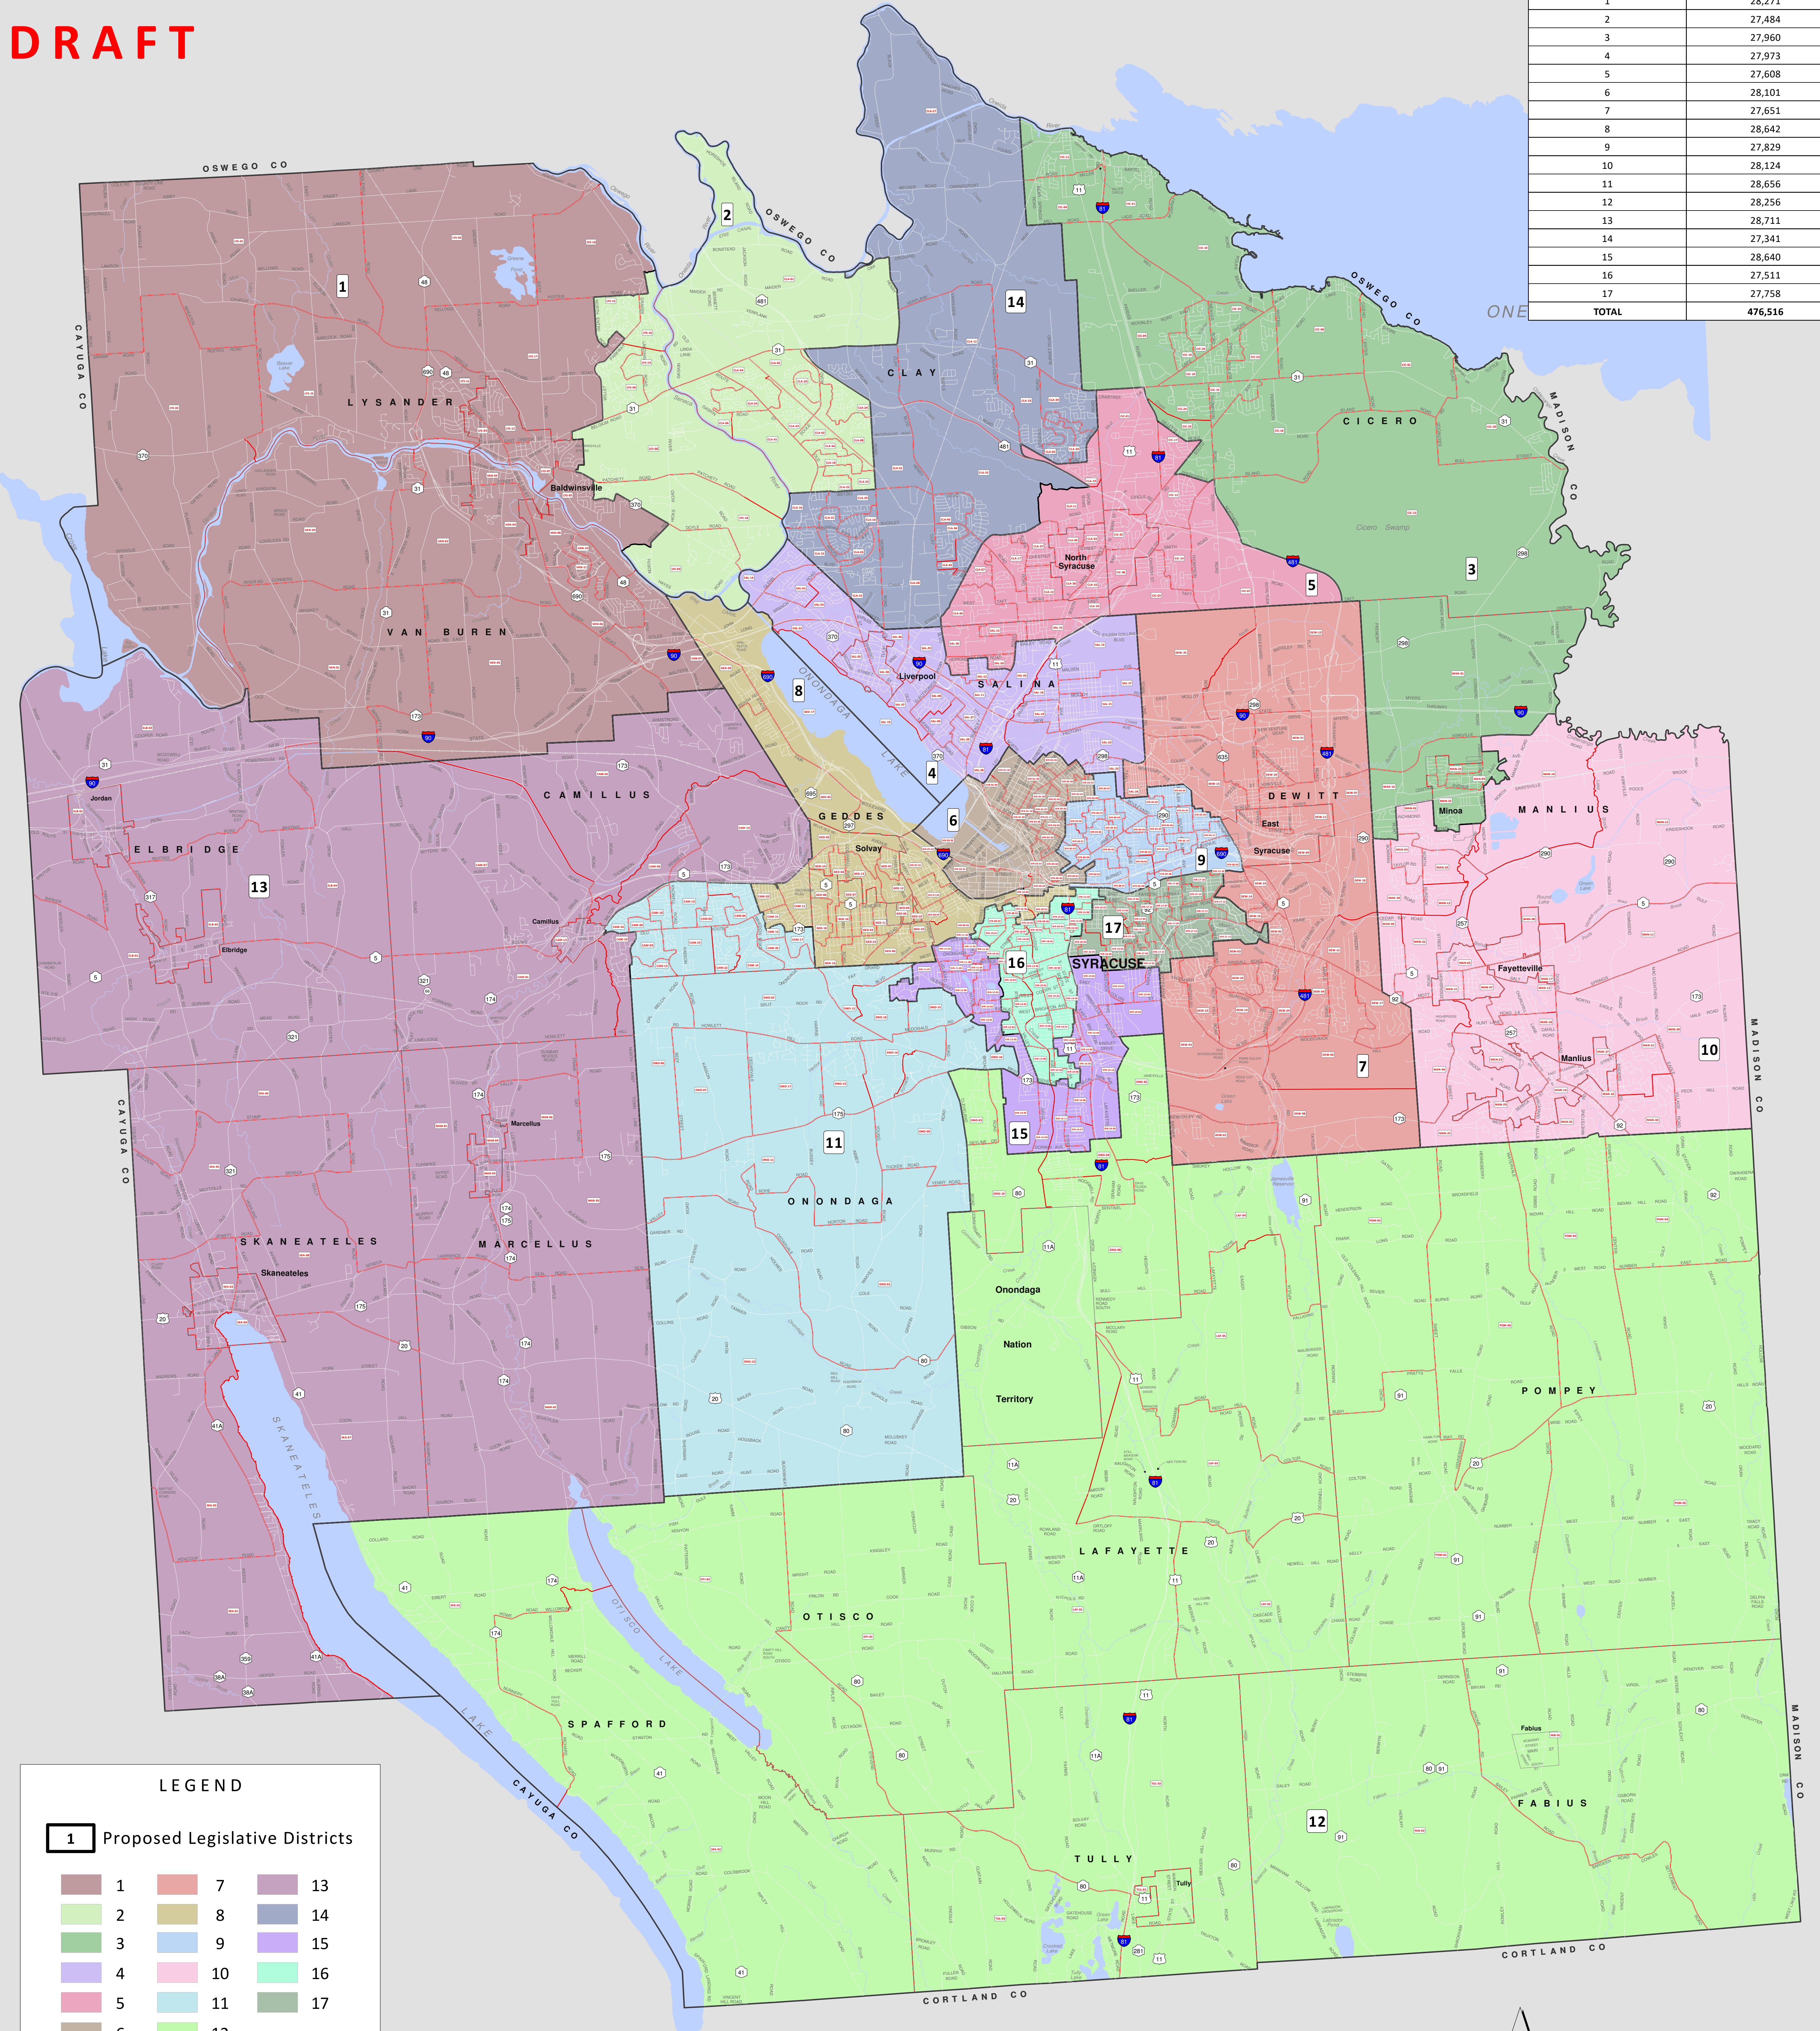

# ONONDAGA COUNTY LEGISLATIVE DISTRICTS REAPPORTIONMENT PROPOSAL

**DRAFT**

PROPOSED LEGISLATIVE DISTRICT	POPULATION
1	28,271
2	27,484
3	27,960
4	27,973
5	27,608
6	28,101
7	27,651
8	28,642
9	27,829
10	28,124
11	28,656
12	28,256
13	28,711
14	27,341
15	28,640
16	27,511
17	27,758
<b>TOTAL</b>	<b>476,516</b>