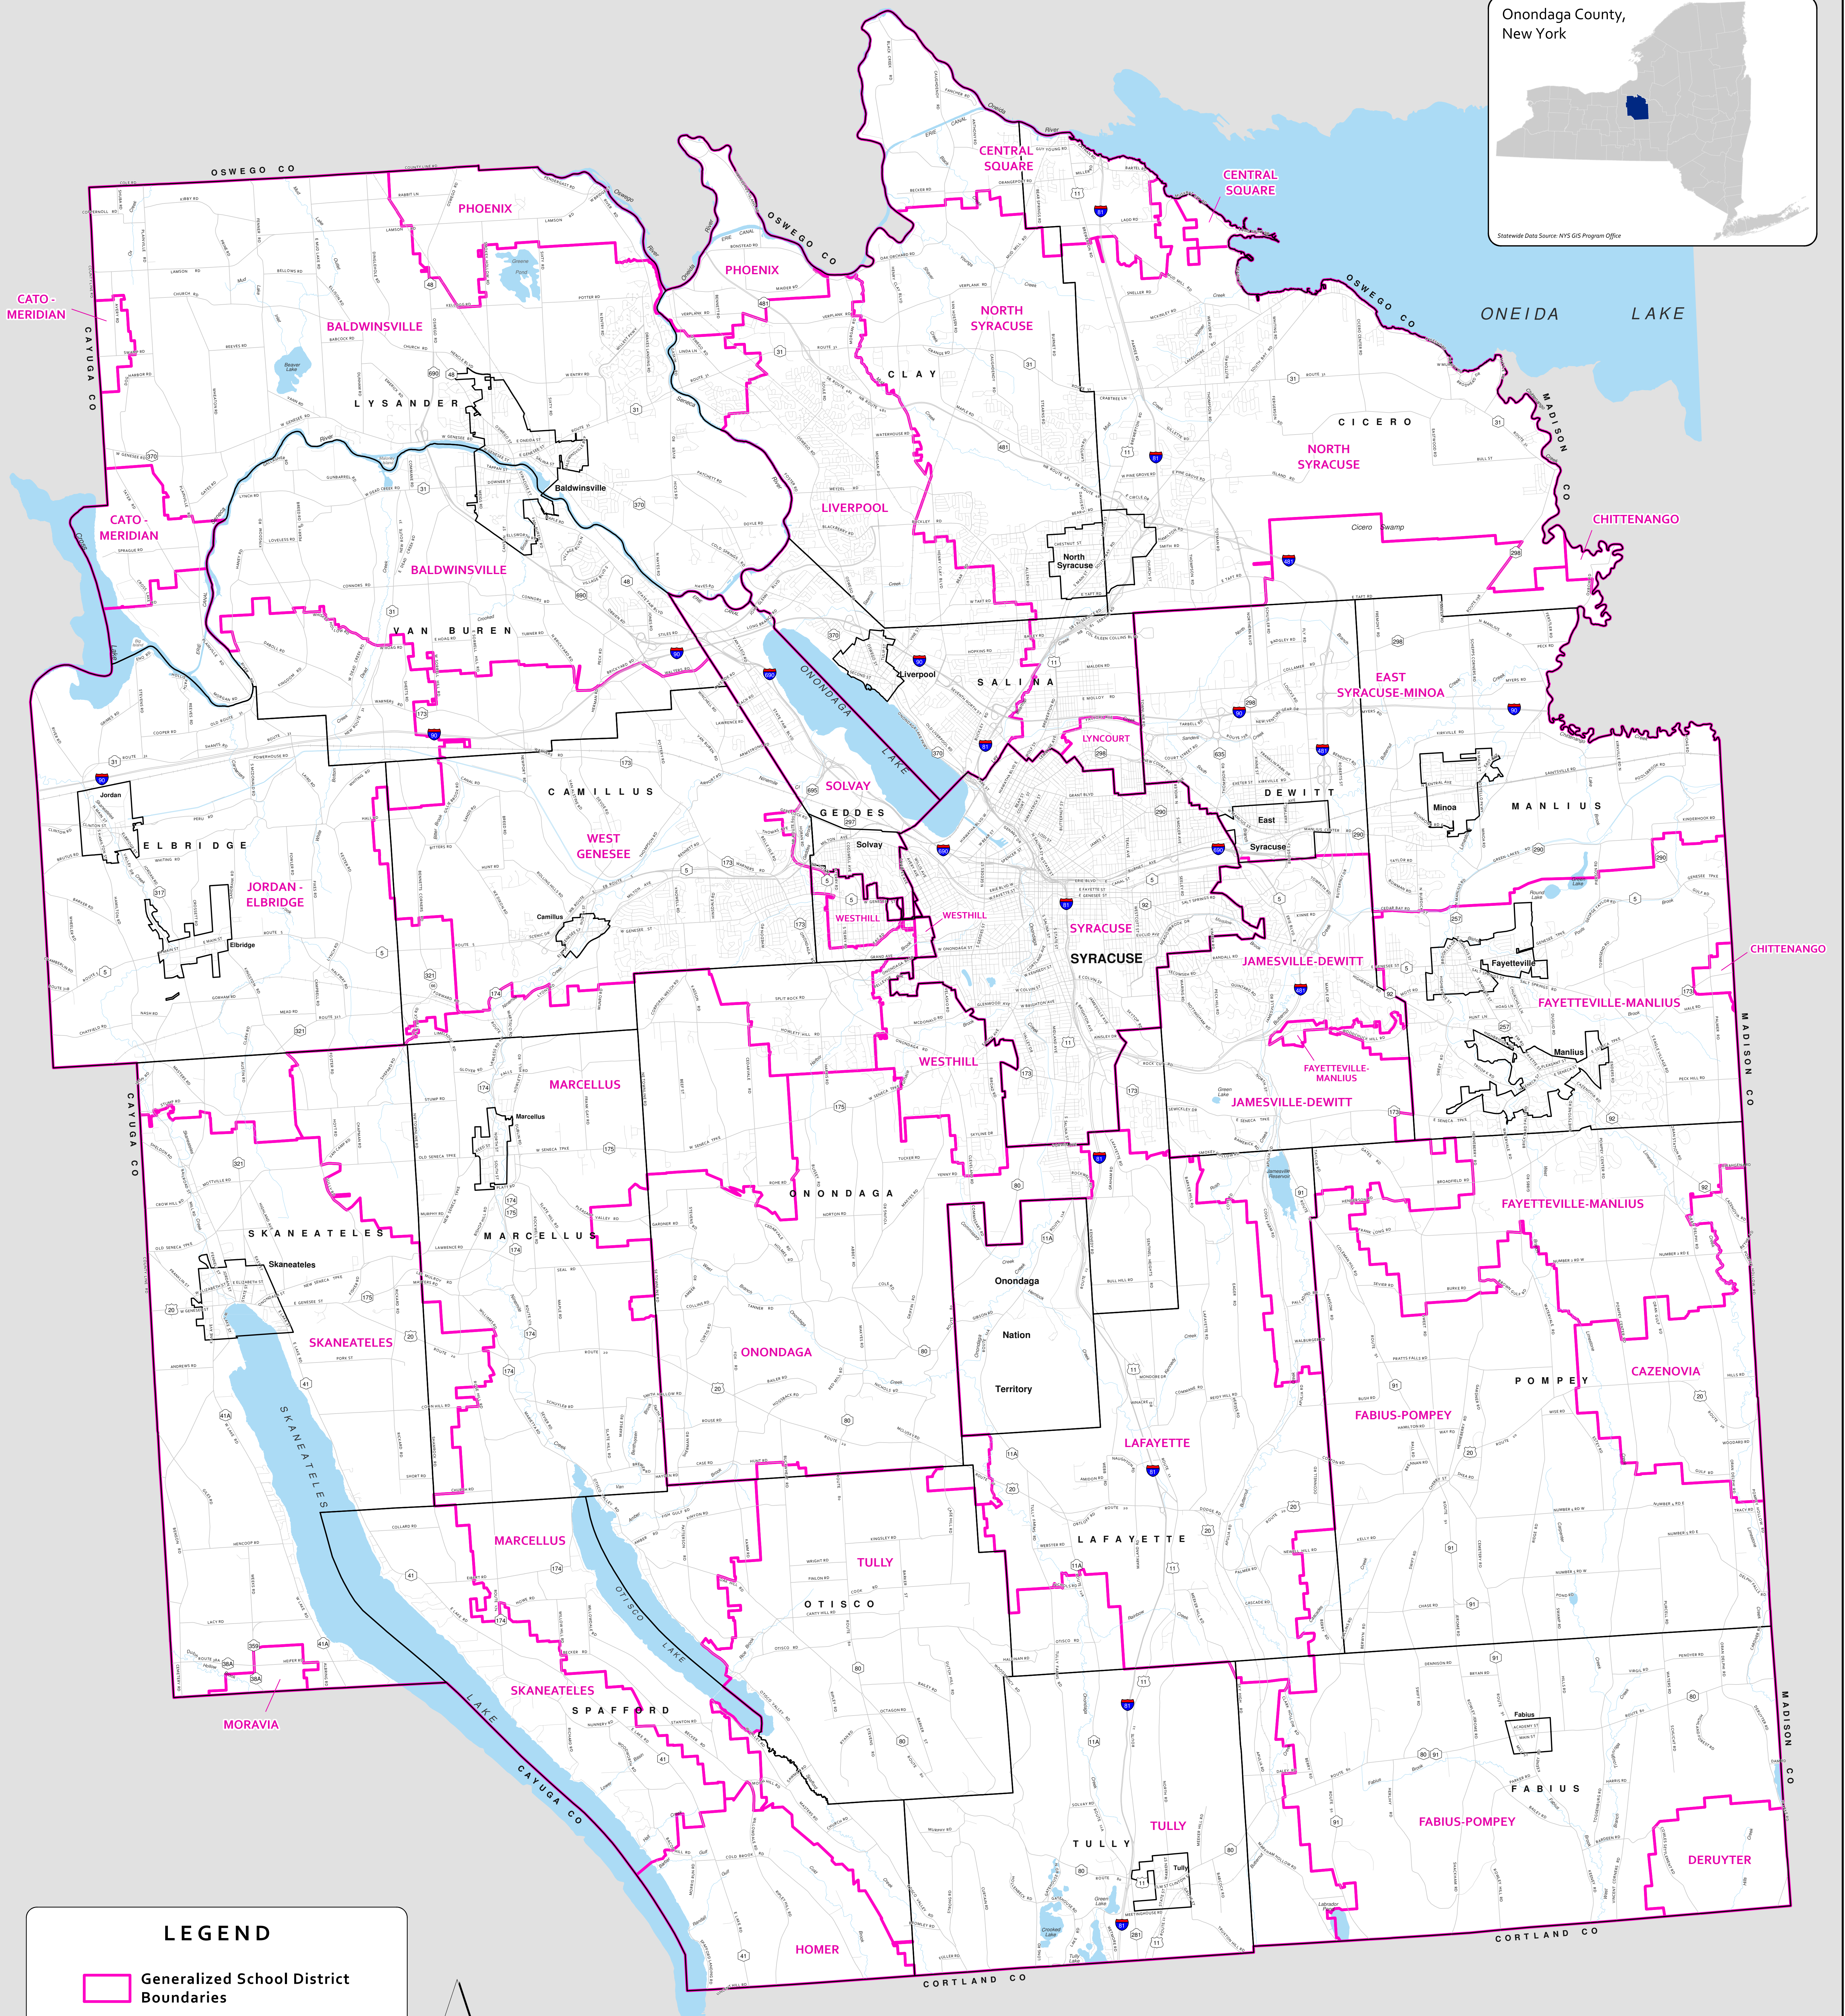

Generalized School District Boundaries in Onondaga County

LEGEND

Generalized School District Boundaries

0 1 2 3 4 5 Miles

This map is intended for general planning purposes only.
December 2021

The school district boundaries displayed on this map were derived from Onondaga County Real Property data and other sources. These boundaries are approximate. Some school districts extend outside of Onondaga County.

THIS MAP IS NOT AN OFFICIAL NYS EDUCATION DEPARTMENT MAP AND IS INTENDED FOR GENERAL PLANNING PURPOSES ONLY.