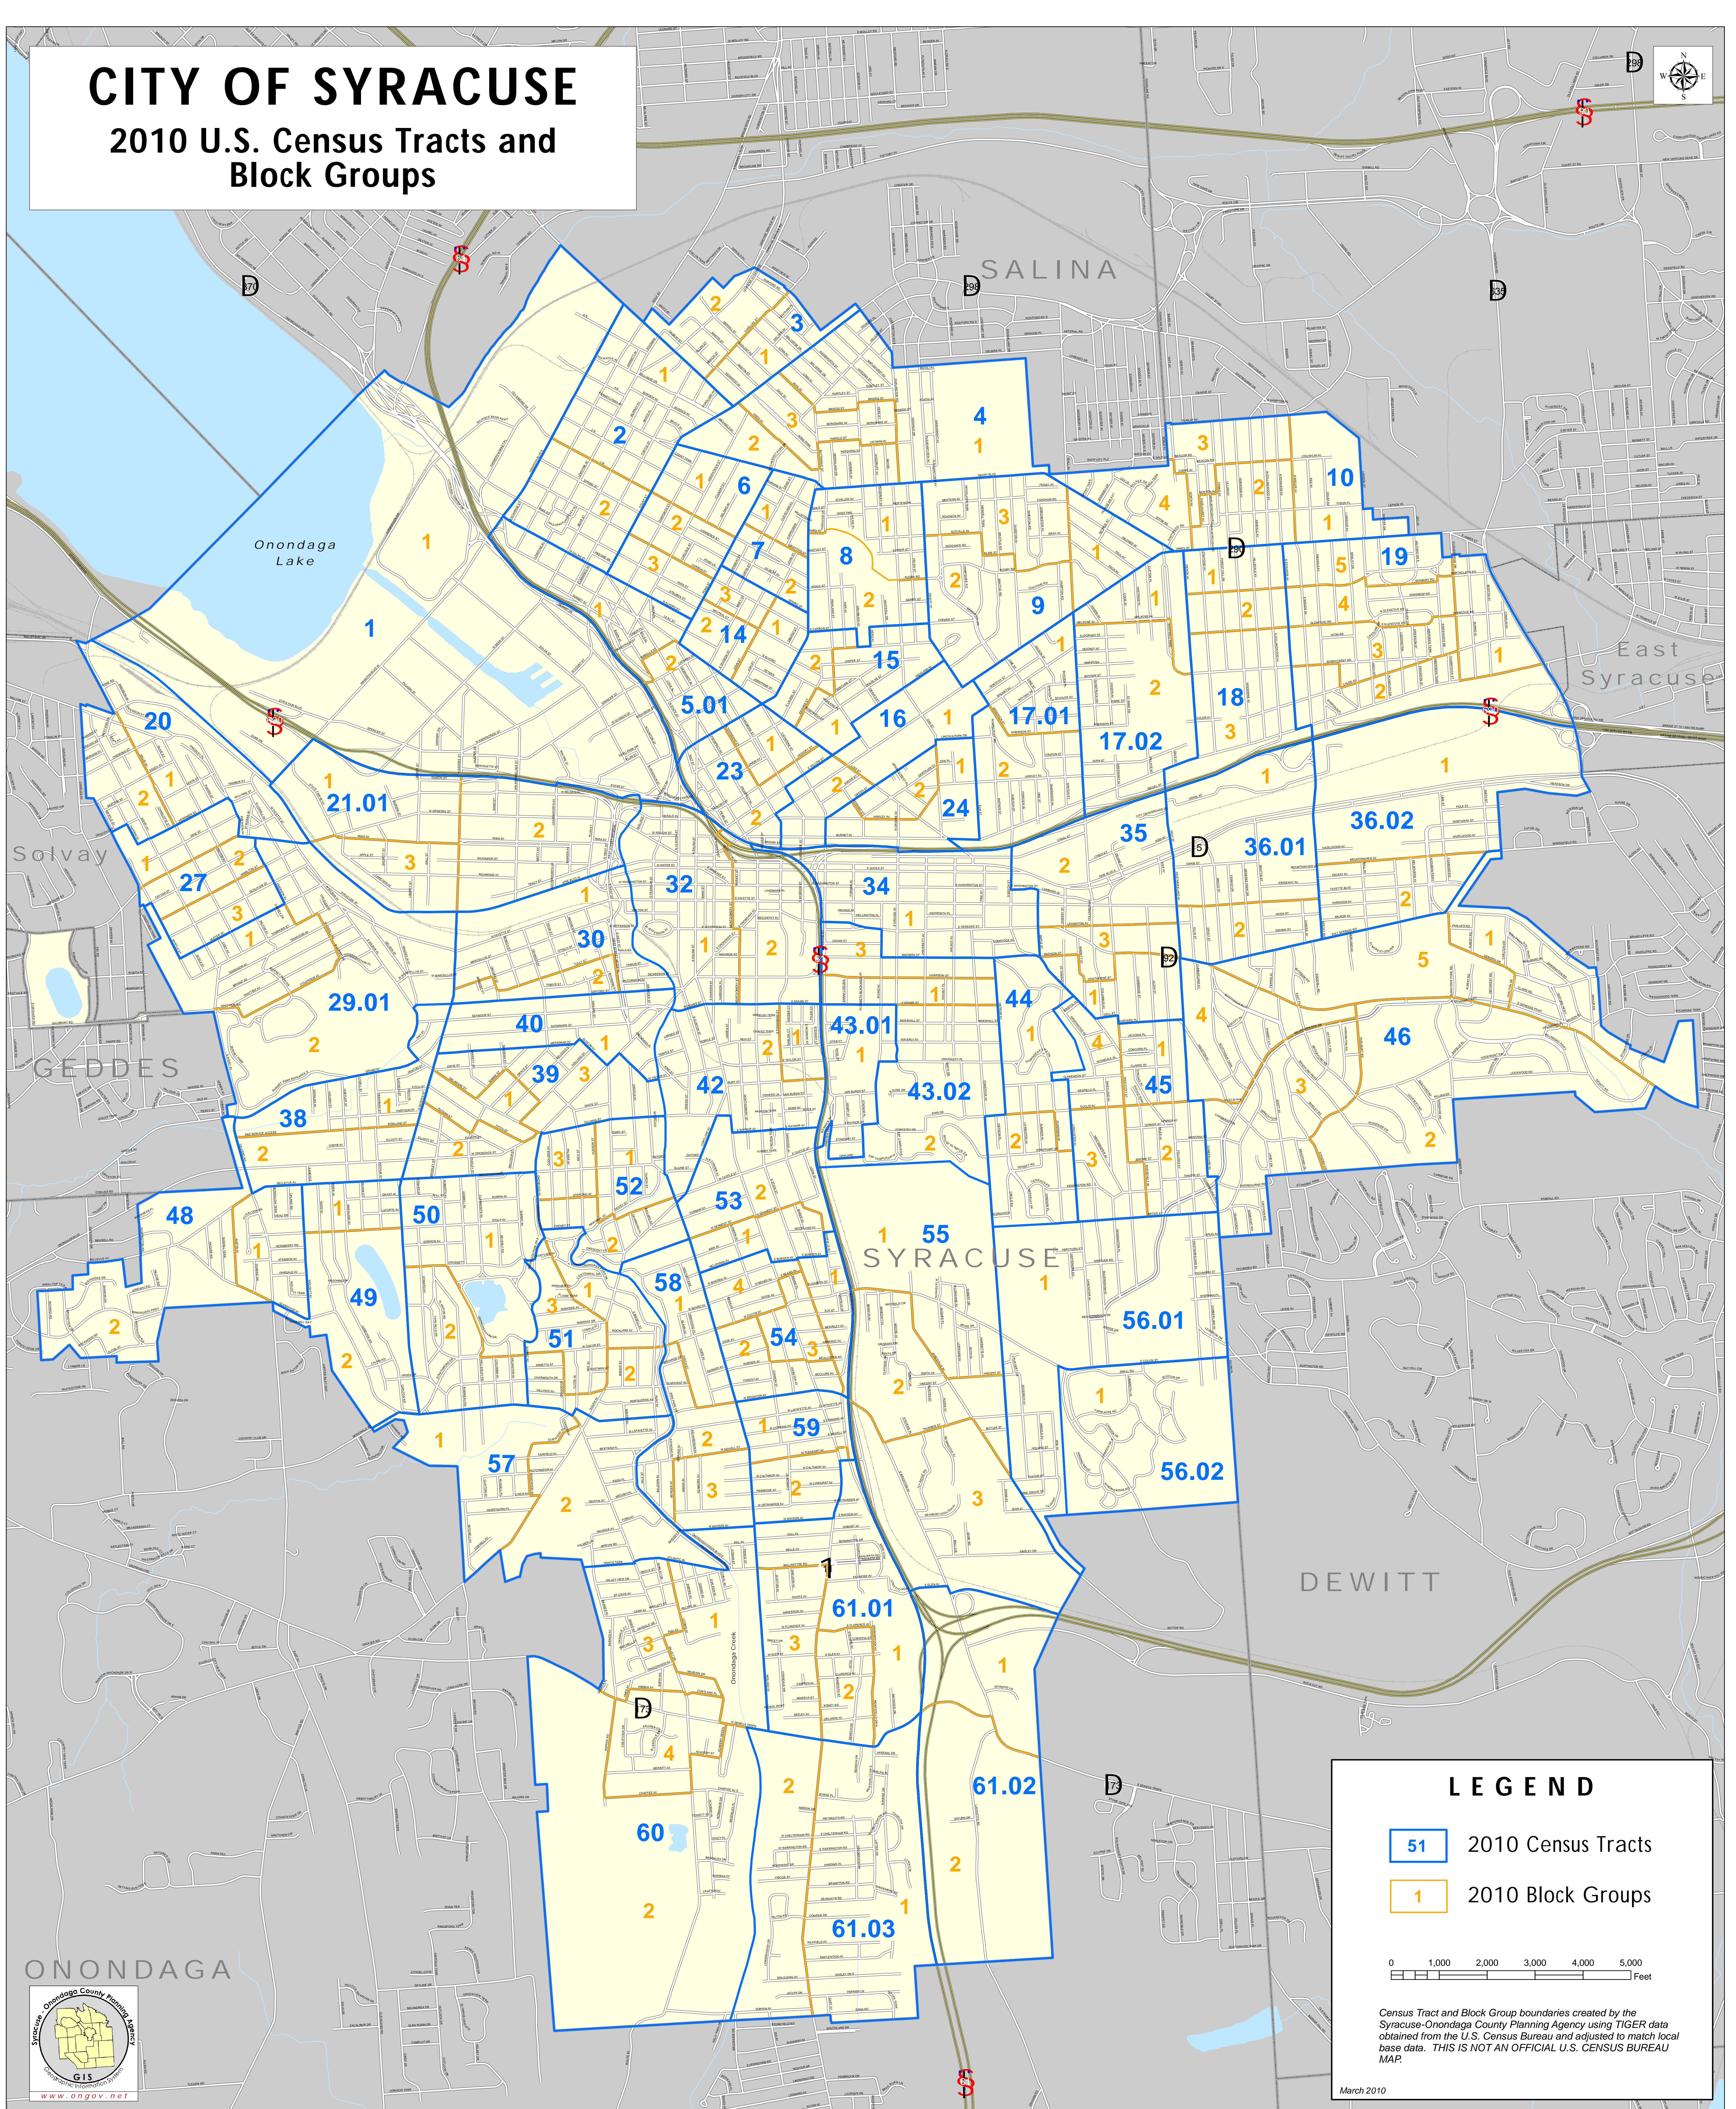

# CITY OF SYRACUSE

## 2010 U.S. Census Tracts and Block Groups

### LEGEND

- 51 2010 Census Tracts
- 1 2010 Block Groups

0 1,000 2,000 3,000 4,000 5,000 Feet

Census Tract and Block Group boundaries created by the Syracuse-Onondaga County Planning Agency using TIGER data obtained from the U.S. Census Bureau and adjusted to match local base data. THIS IS NOT AN OFFICIAL U.S. CENSUS BUREAU MAP.