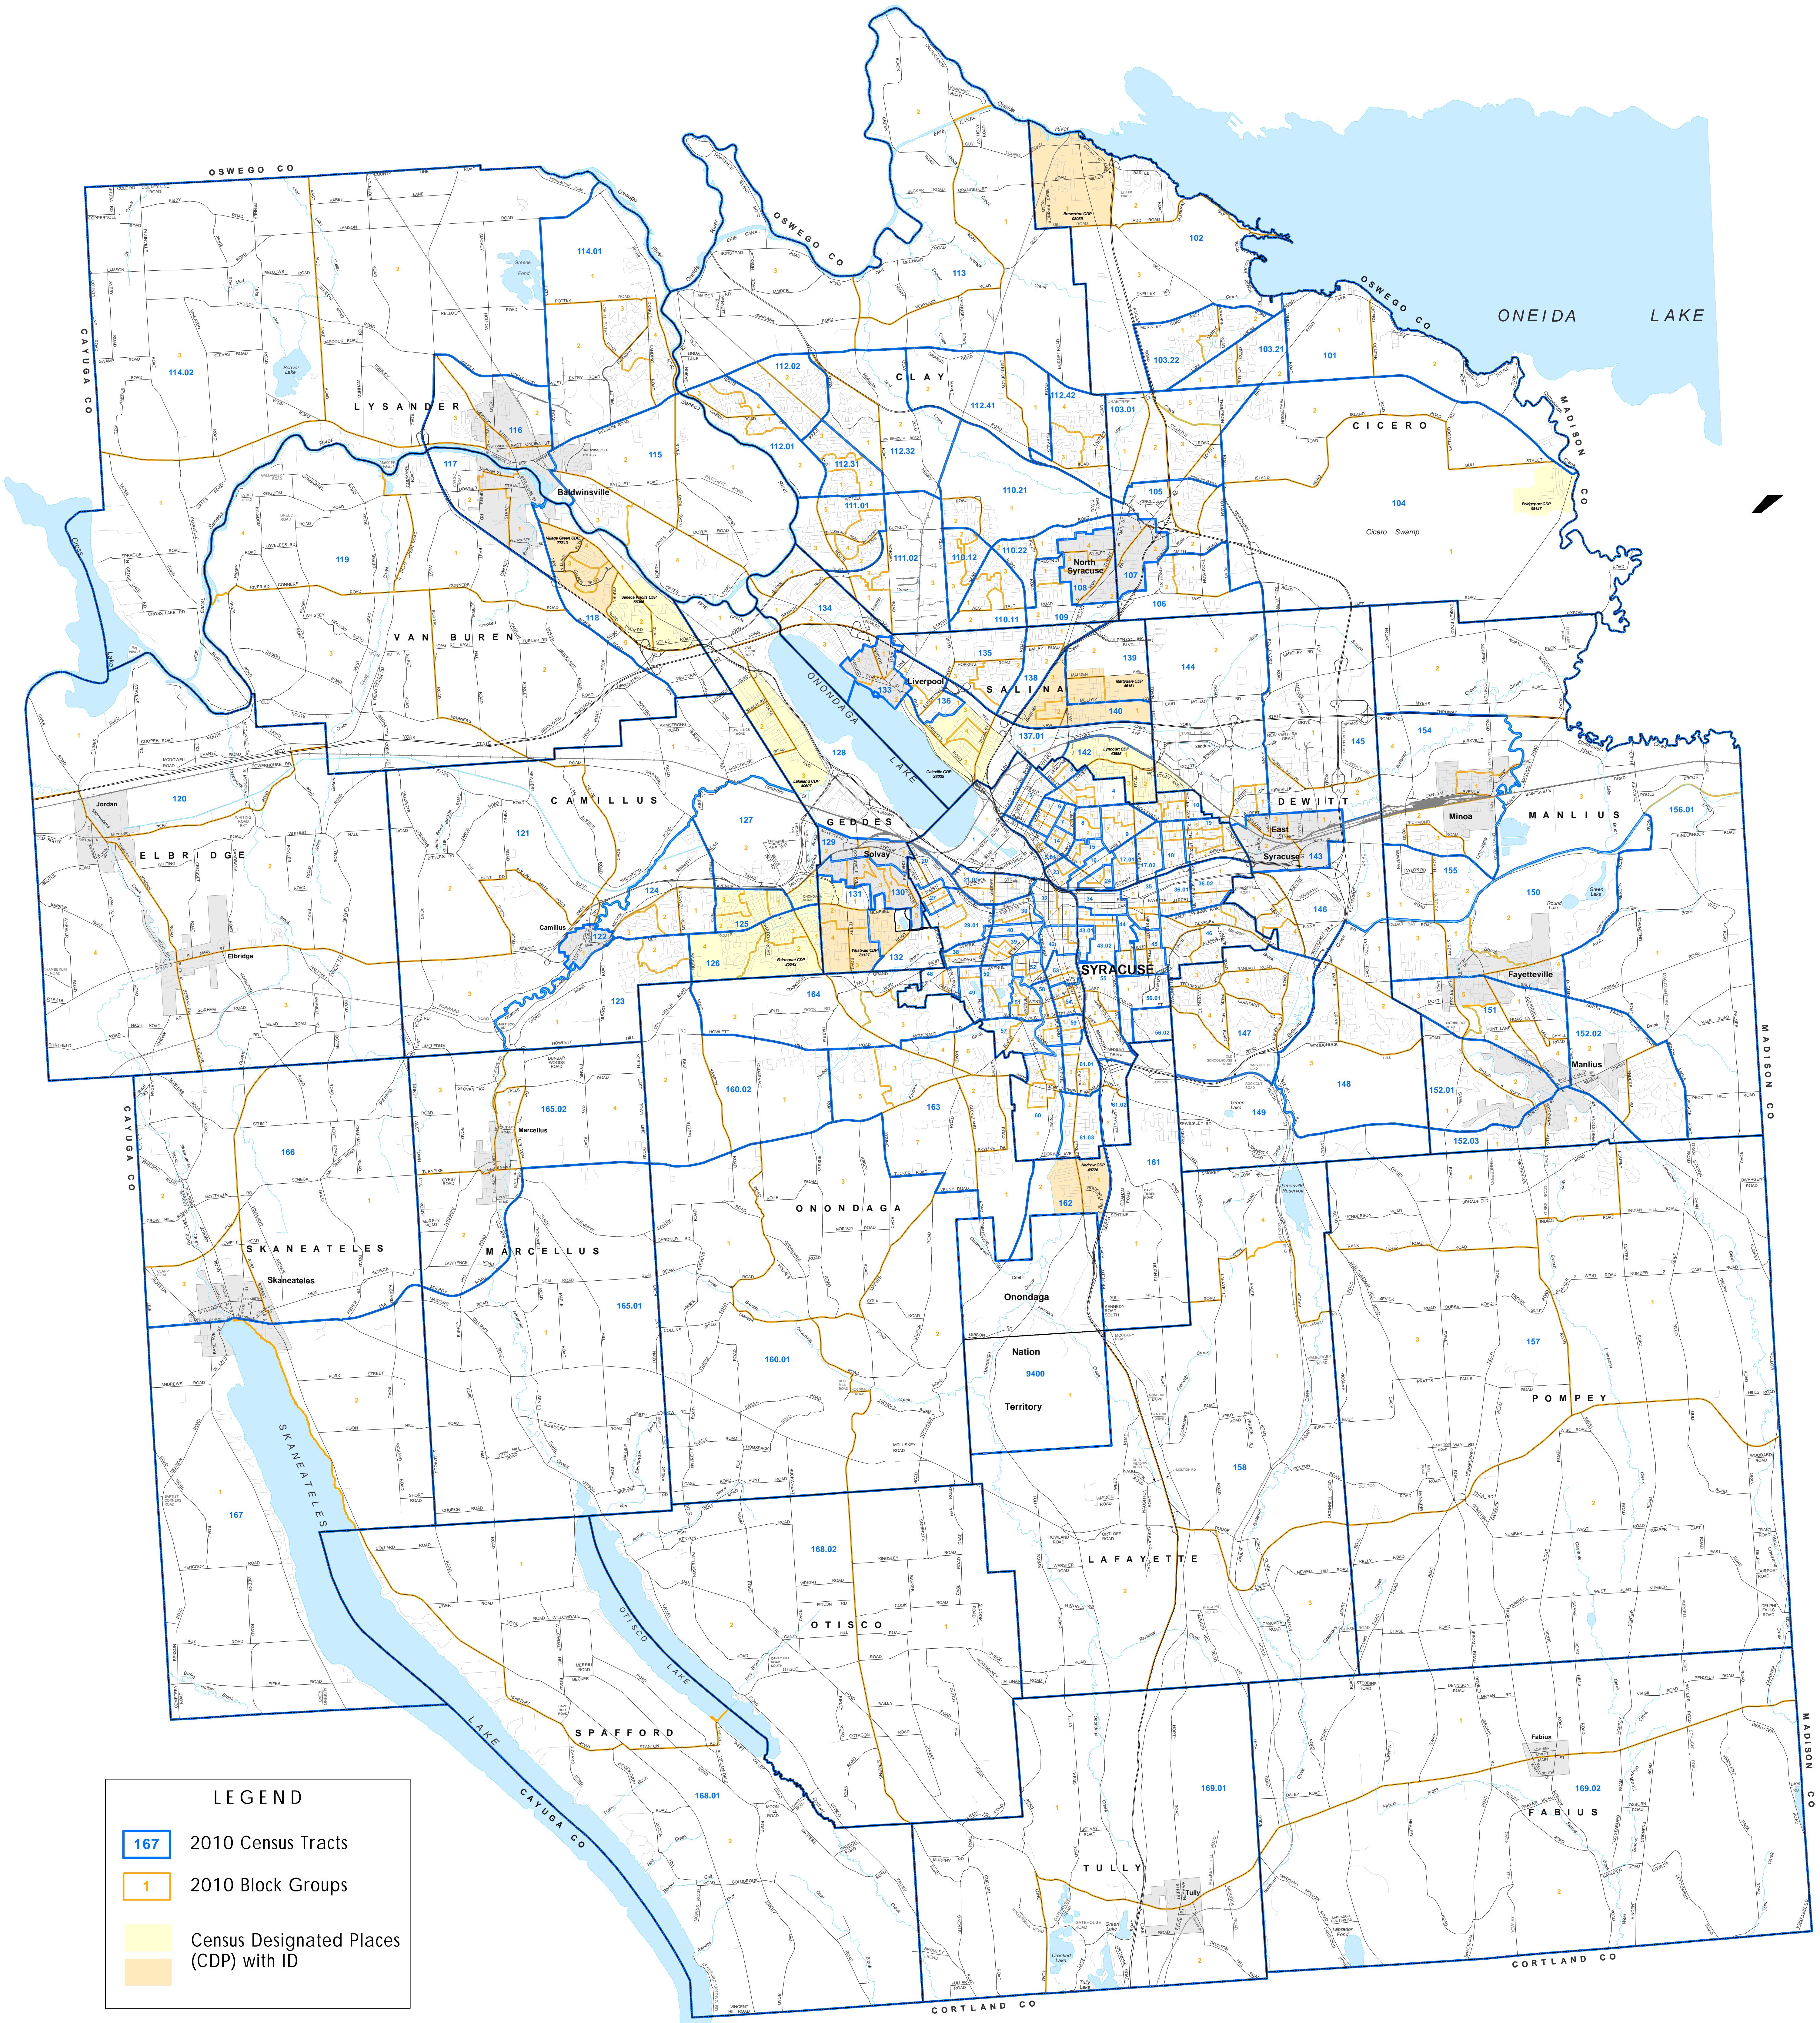

# ONONDAGA COUNTY

## 2010 U.S. Census Tracts, Block Groups, and Designated Places

**LEGEND**

- 167 2010 Census Tracts
- 1 2010 Block Groups
- Census Designated Places (CDP) with ID

Census Tract, Block Group, and Designated Place boundaries created by the Syracuse-Onondaga County Planning Agency using TIGER data obtained from the U.S. Census Bureau and adjusted to match local base data. THIS IS NOT AN OFFICIAL U.S. CENSUS BUREAU MAP.